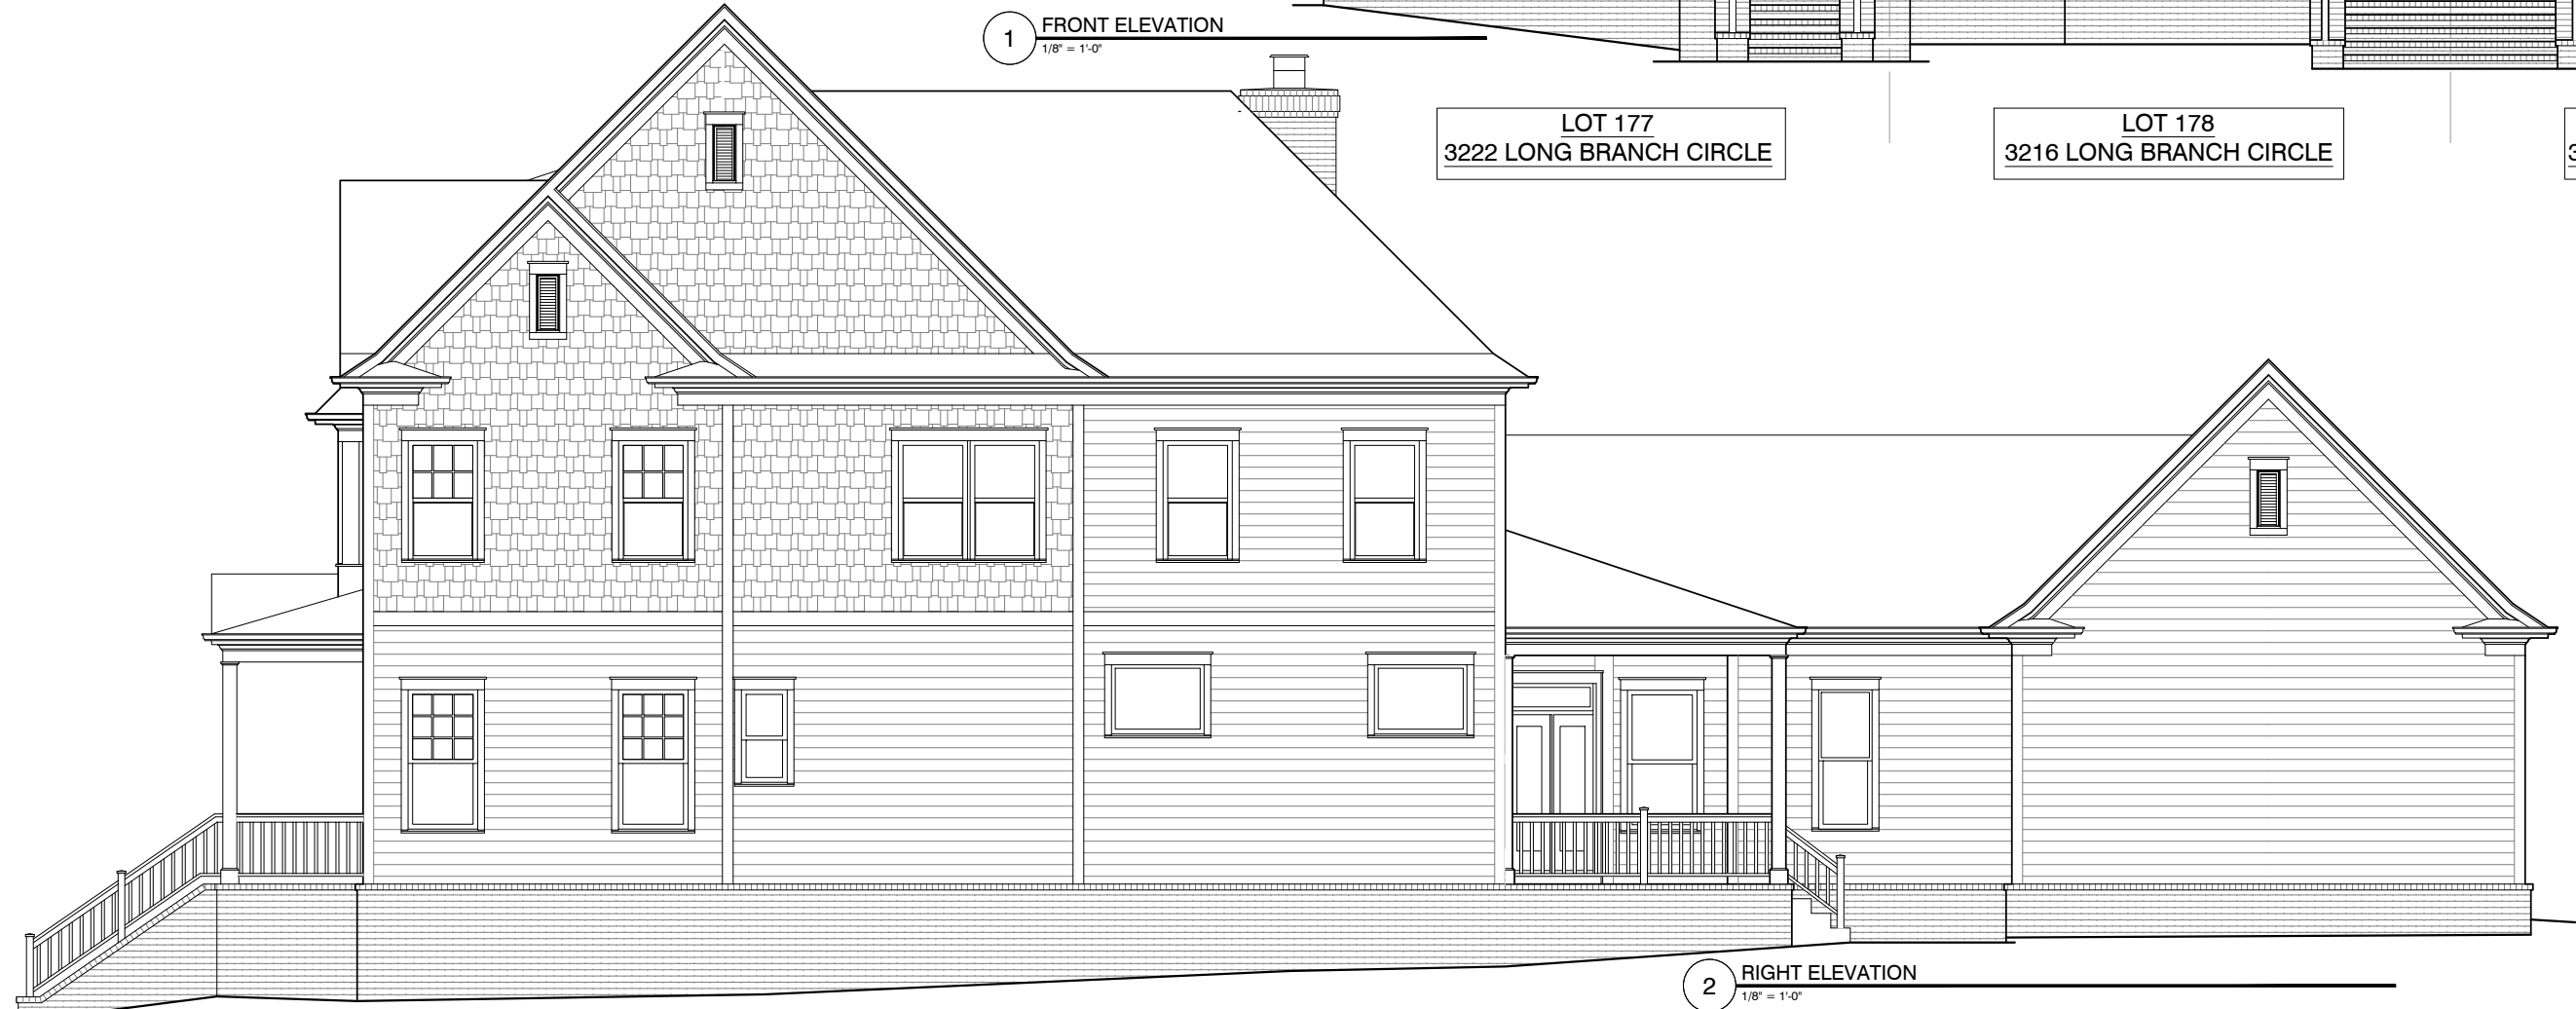

LOT 177
3222 LONG BRANCH CIRCLE

LOT 178
3216 LONG BRANCH CIRCLE

LOT 179
3210 LONG BRANCH CIRCLE

3222 LONG BRANCH CIRCLE

3216 LONG BRANCH CIRCLE

3210 LONG BRANCH CIRCLE

NOTE: ROOMS ON THIS PLAN ARE ANNOTATED WITH SIZES FOR DEPICTIVE PURPOSES ONLY AND MAY VARY DUE TO A NUMBER OF CONDITIONS. ROOM SIZES ARE MEASURED TO FRAMING WHERE WALLS ARE PRESENT. WHERE NO WALLS ARE PRESENT BETWEEN SPACES, ROOMS AS SIZED MAY OVERLAP SLIGHTLY OR NOT TOUCH.

1 FRONT ELEVATION
1/8" = 1'-0"

LOT 177
3222 LONG BRANCH CIRCLE

LOT 178
3216 LONG BRANCH CIRCLE

LOT 179
3210 LONG BRANCH CIRCLE

2 RIGHT ELEVATION
1/8" = 1'-0"

LOT 179
3210 LONG BRANCH CIRCLE

LOT 178
3216 LONG BRANCH CIRCLE

LOT 177
3222 LONG BRANCH CIRCLE

2 REAR ELEVATION
1/8" = 1'-0"

LOT 177
3222 LONG BRANCH CIRCLE

1 LEFT ELEVATION
1/8" = 1'-0"