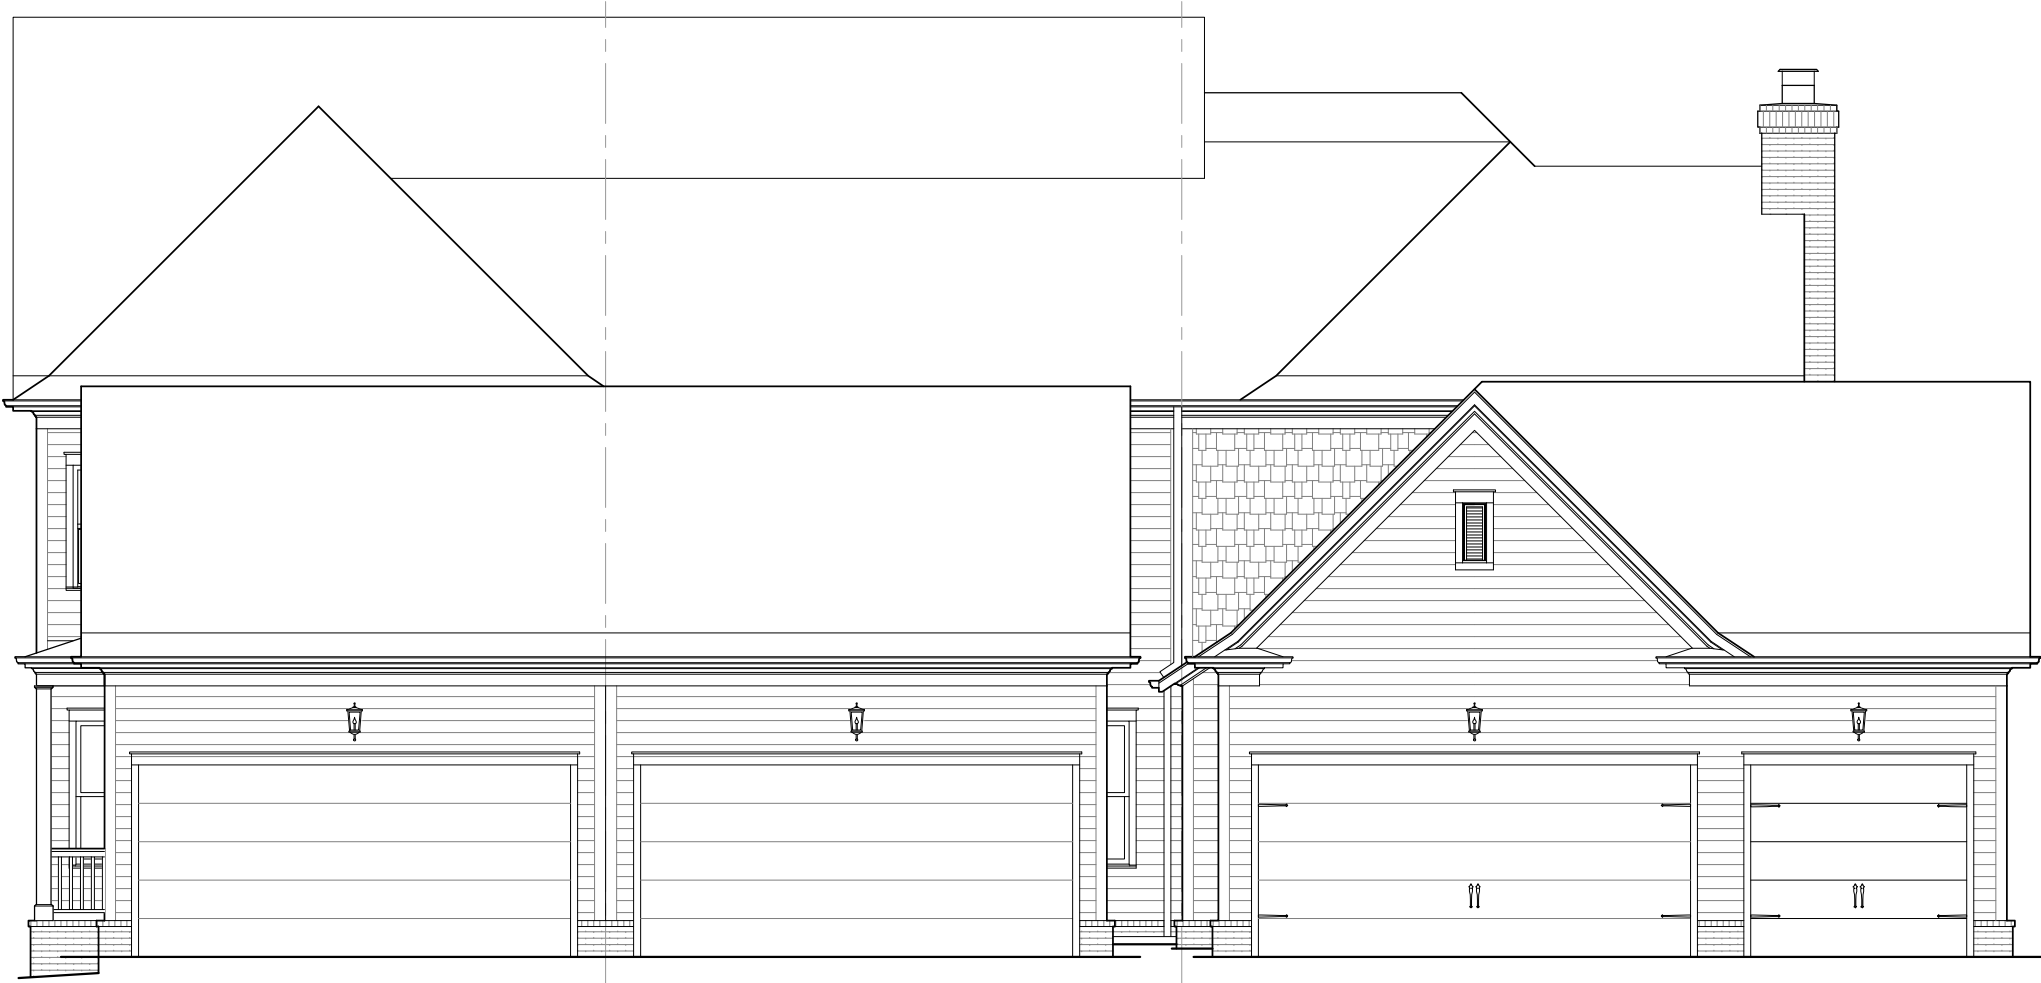

1 FRONT ELEVATION
1/8" = 1'-0"

LOT 177
3222 LONG BRANCH CIRCLE

LOT 178
3216 LONG BRANCH CIRCLE

LOT 179
3210 LONG BRANCH CIRCLE

2 RIGHT ELEVATION
1/8" = 1'-0"

LOT 179
3210 LONG BRANCH CIRCLE

LOT 178
3216 LONG BRANCH CIRCLE

LOT 177
3222 LONG BRANCH CIRCLE

2 REAR ELEVATION
1/8" = 1'-0"

LOT 177
3222 LONG BRANCH CIRCLE

1 LEFT ELEVATION
1/8" = 1'-0"