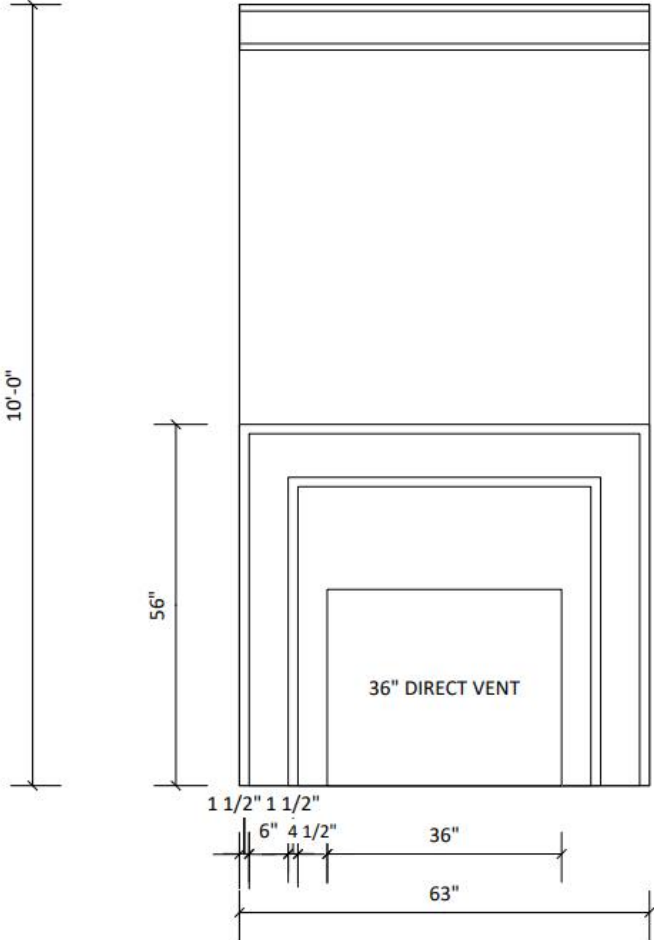

GREAT ROOM FIREPLACE

NOT TO SCALE
MEASUREMENTS ARE APPROXIMATE & MAY VARY OR BE ADJUSTED SLIGHTLY AT INSTALLATION

STANDARD TRIM BUILT MANTEL
MANTEL DEPTH: APPROX. 6"

PAINTED THE TRIM COLOR

TILE SURROUND: DAL TILE 12X24 CONTEMPO WHITE MARBLE HONED