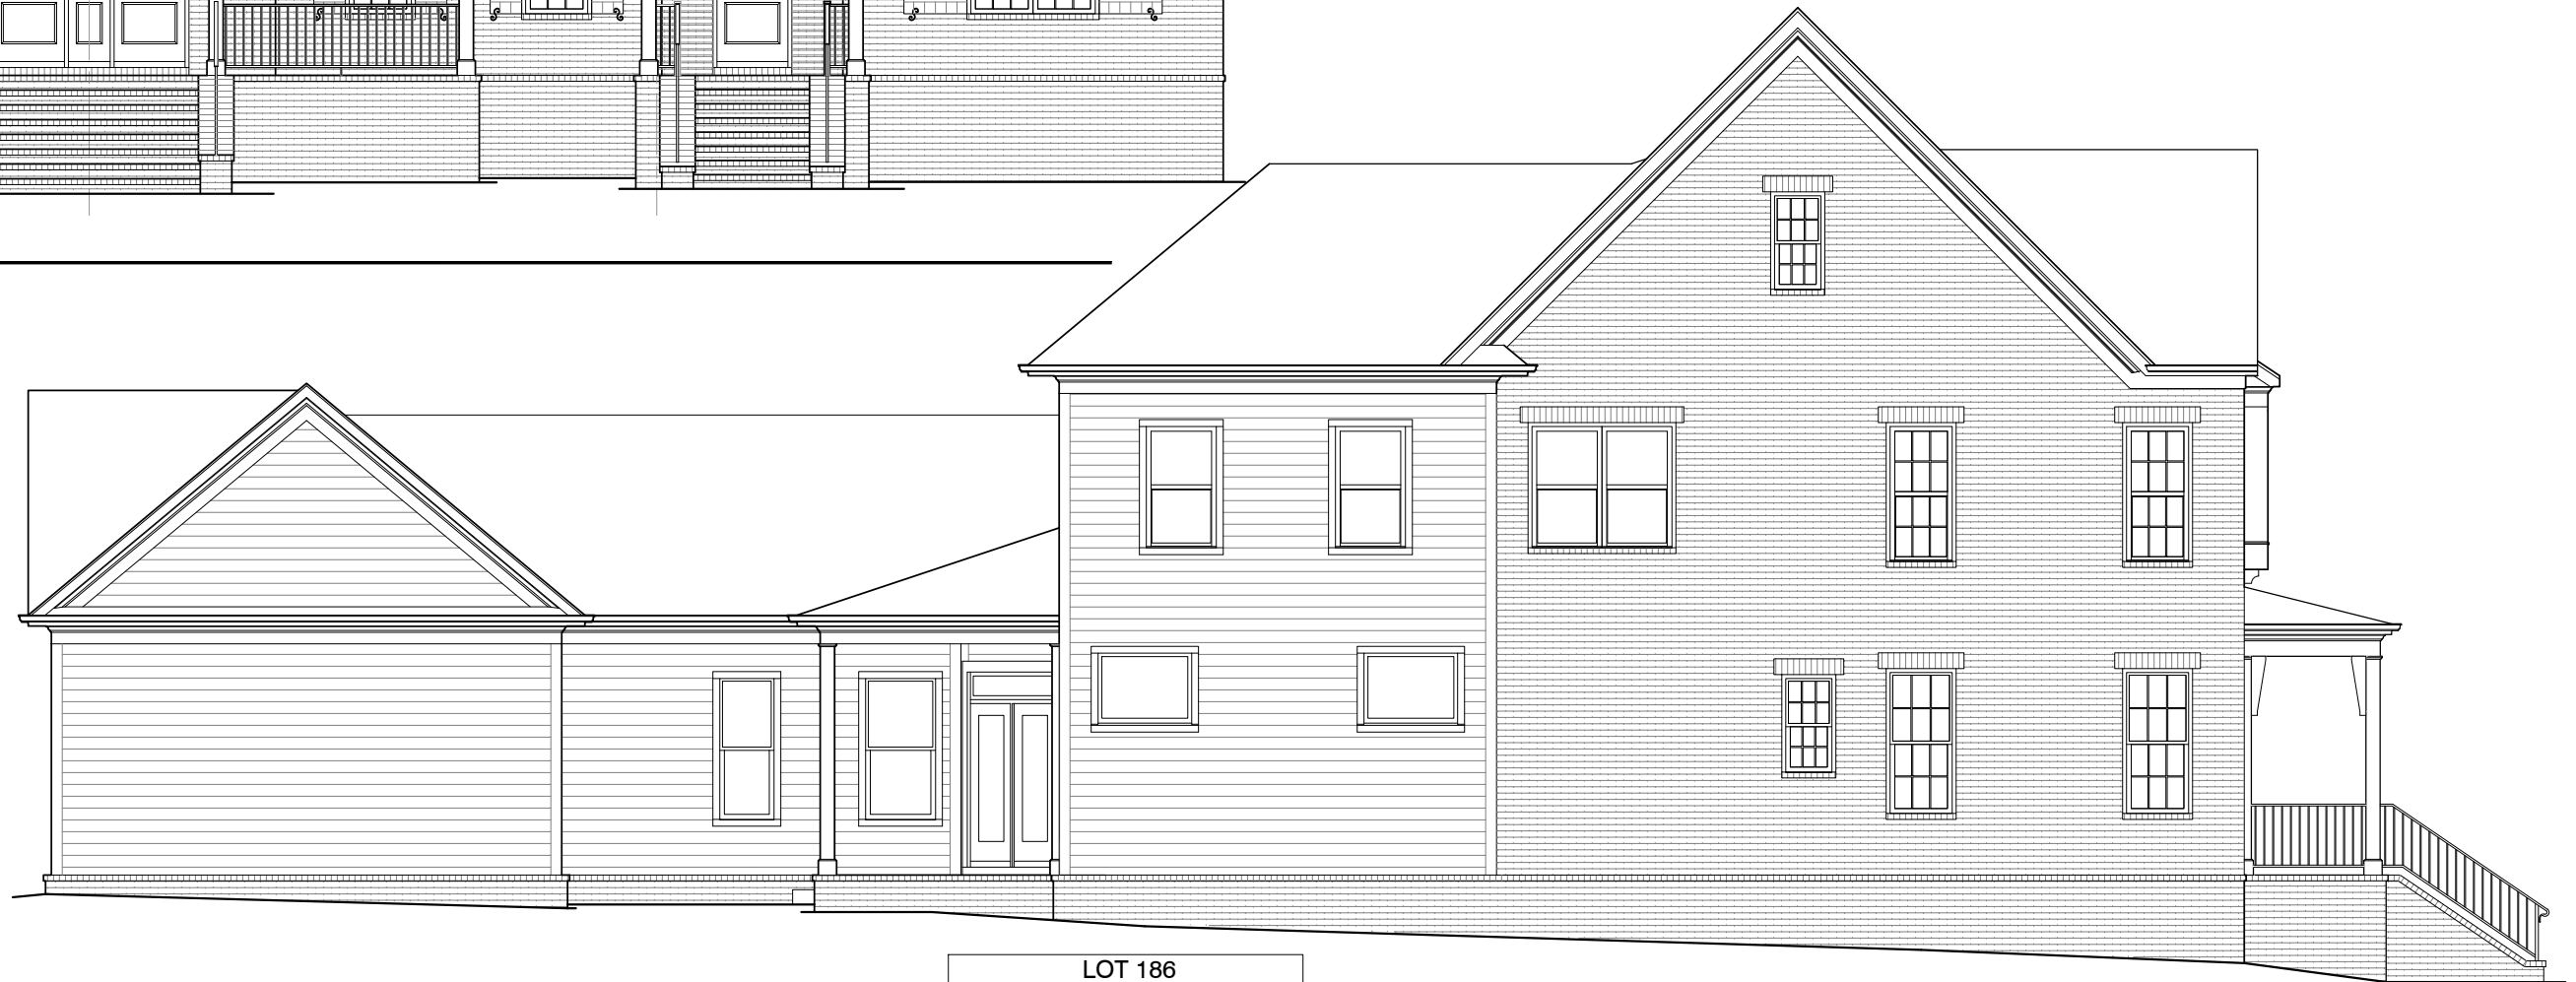

LOT 186 3168 LONG BRANCH CIRCLE      LOT 187 3162 LONG BRANCH CIRCLE      LOT 188 3156 LONG BRANCH CIRCLE

LOT 186  
3168 LONG BRANCH CIRCLE

LOT 187  
3162 LONG BRANCH CIRCLE

LOT 188  
3156 LONG BRANCH CIRCLE

1 SOUTHBROOKE TOWNHOUSES, LOTS 186-188: UPPER LEVEL FLOOR PLAN

3/16" = 1'-0"

NOTE: ROOMS ON THIS PLAN ARE ANNOTATED WITH SIZES FOR DEPICTIVE PURPOSES ONLY AND MAY VARY DUE TO A NUMBER OF CONDITIONS. ROOM SIZES ARE MEASURED TO FRAMING WHERE WALLS ARE PRESENT. WHERE NO WALLS ARE PRESENT BETWEEN SPACES, ROOMS AS SIZED MAY OVERLAP SLIGHTLY OR NOT TOUCH.

1 FRONT ELEVATION  
1/8" = 1'-0"

LOT 186  
3168 LONG BRANCH CIRCLE

2 LEFT ELEVATION  
1/8" = 1'-0"

LOT 188  
3156 LONG BRANCH CIRCLE

LOT 187  
3162 LONG BRANCH CIRCLE

LOT 186  
3168 LONG BRANCH CIRCLE

2 REAR ELEVATION  
1/8" = 1'-0"

LOT 188  
3156 LONG BRANCH CIRCLE

1 RIGHT ELEVATION  
1/8" = 1'-0"