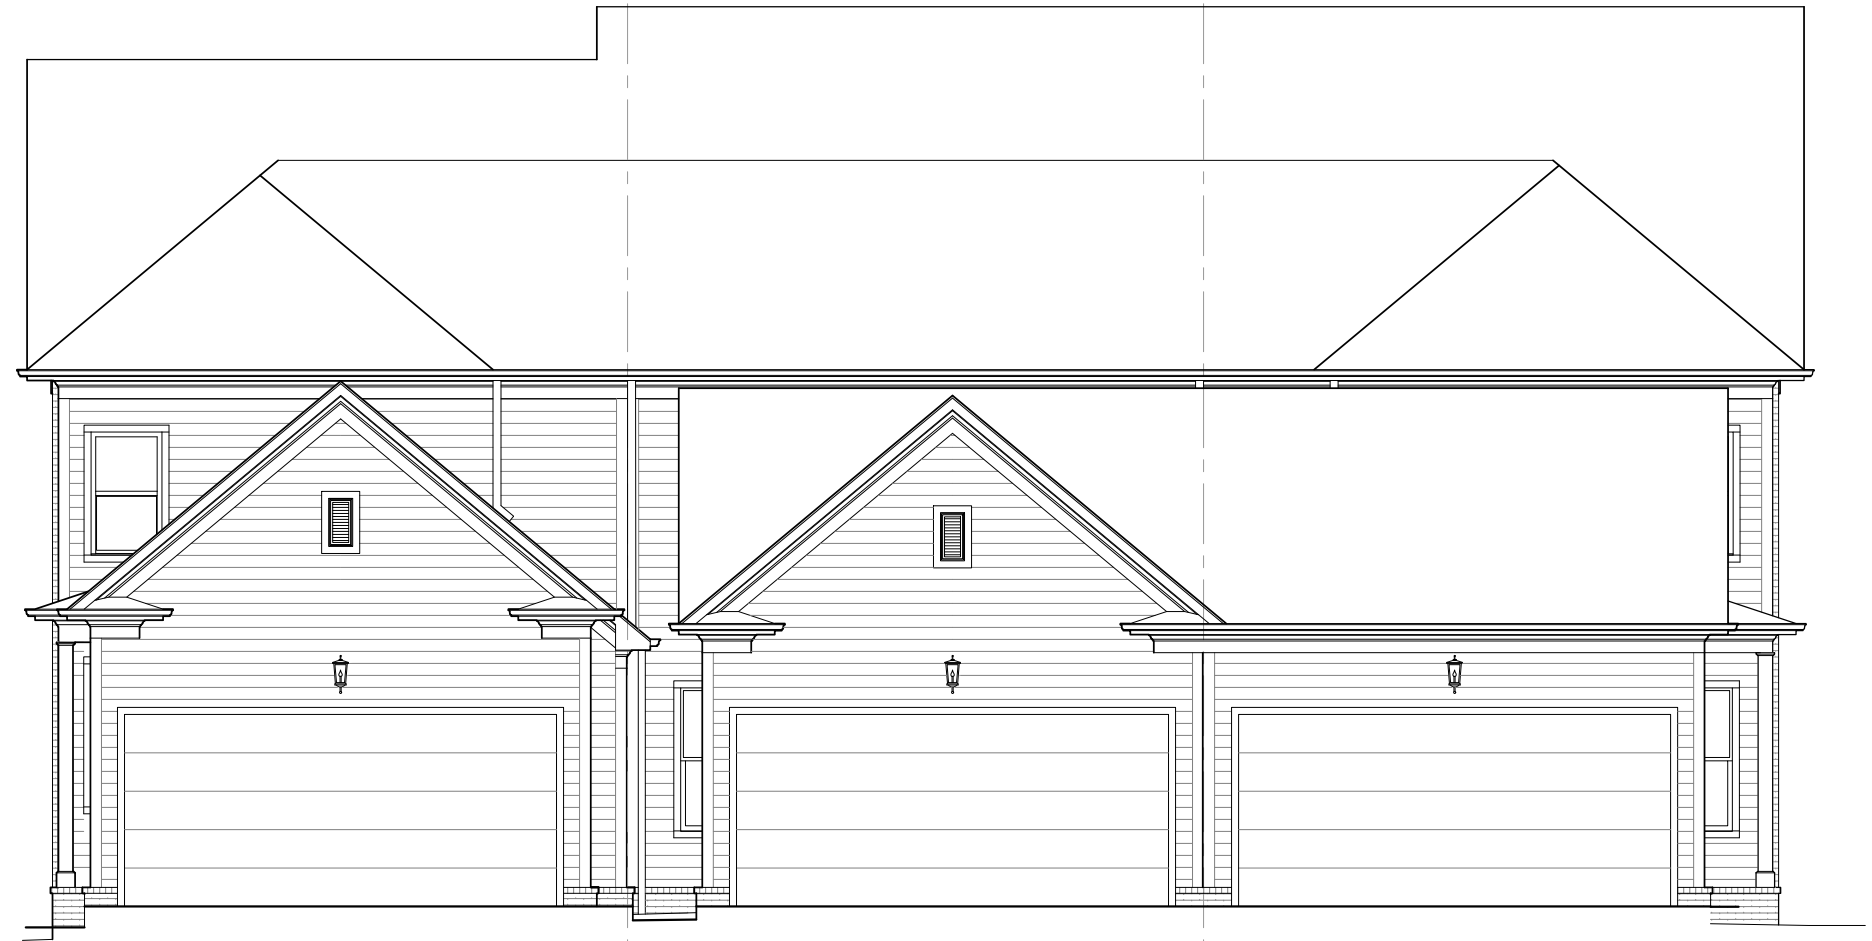

1 SOUTHBROOKE TOWNHOUSES, LOTS 186-188: UPPER LEVEL FLOOR PLAN

3/16" = 1'-0"

NOTE: ROOMS ON THIS PLAN ARE ANNOTATED WITH SIZES FOR DEPICTIVE PURPOSES ONLY AND MAY VARY DUE TO A NUMBER OF CONDITIONS. ROOM SIZES ARE MEASURED TO FRAMING WHERE WALLS ARE PRESENT. WHERE NO WALLS ARE PRESENT BETWEEN SPACES, ROOMS AS SIZED MAY OVERLAP SLIGHTLY OR NOT TOUCH.

1 FRONT ELEVATION  
1/8" = 1'-0"

LOT 186  
3168 LONG BRANCH CIRCLE

2 LEFT ELEVATION  
1/8" = 1'-0"

LOT 188  
3156 LONG BRANCH CIRCLE

LOT 187  
3162 LONG BRANCH CIRCLE

LOT 186  
3168 LONG BRANCH CIRCLE

2 REAR ELEVATION  
1/8" = 1'-0"

LOT 188  
3156 LONG BRANCH CIRCLE

1 RIGHT ELEVATION  
1/8" = 1'-0"