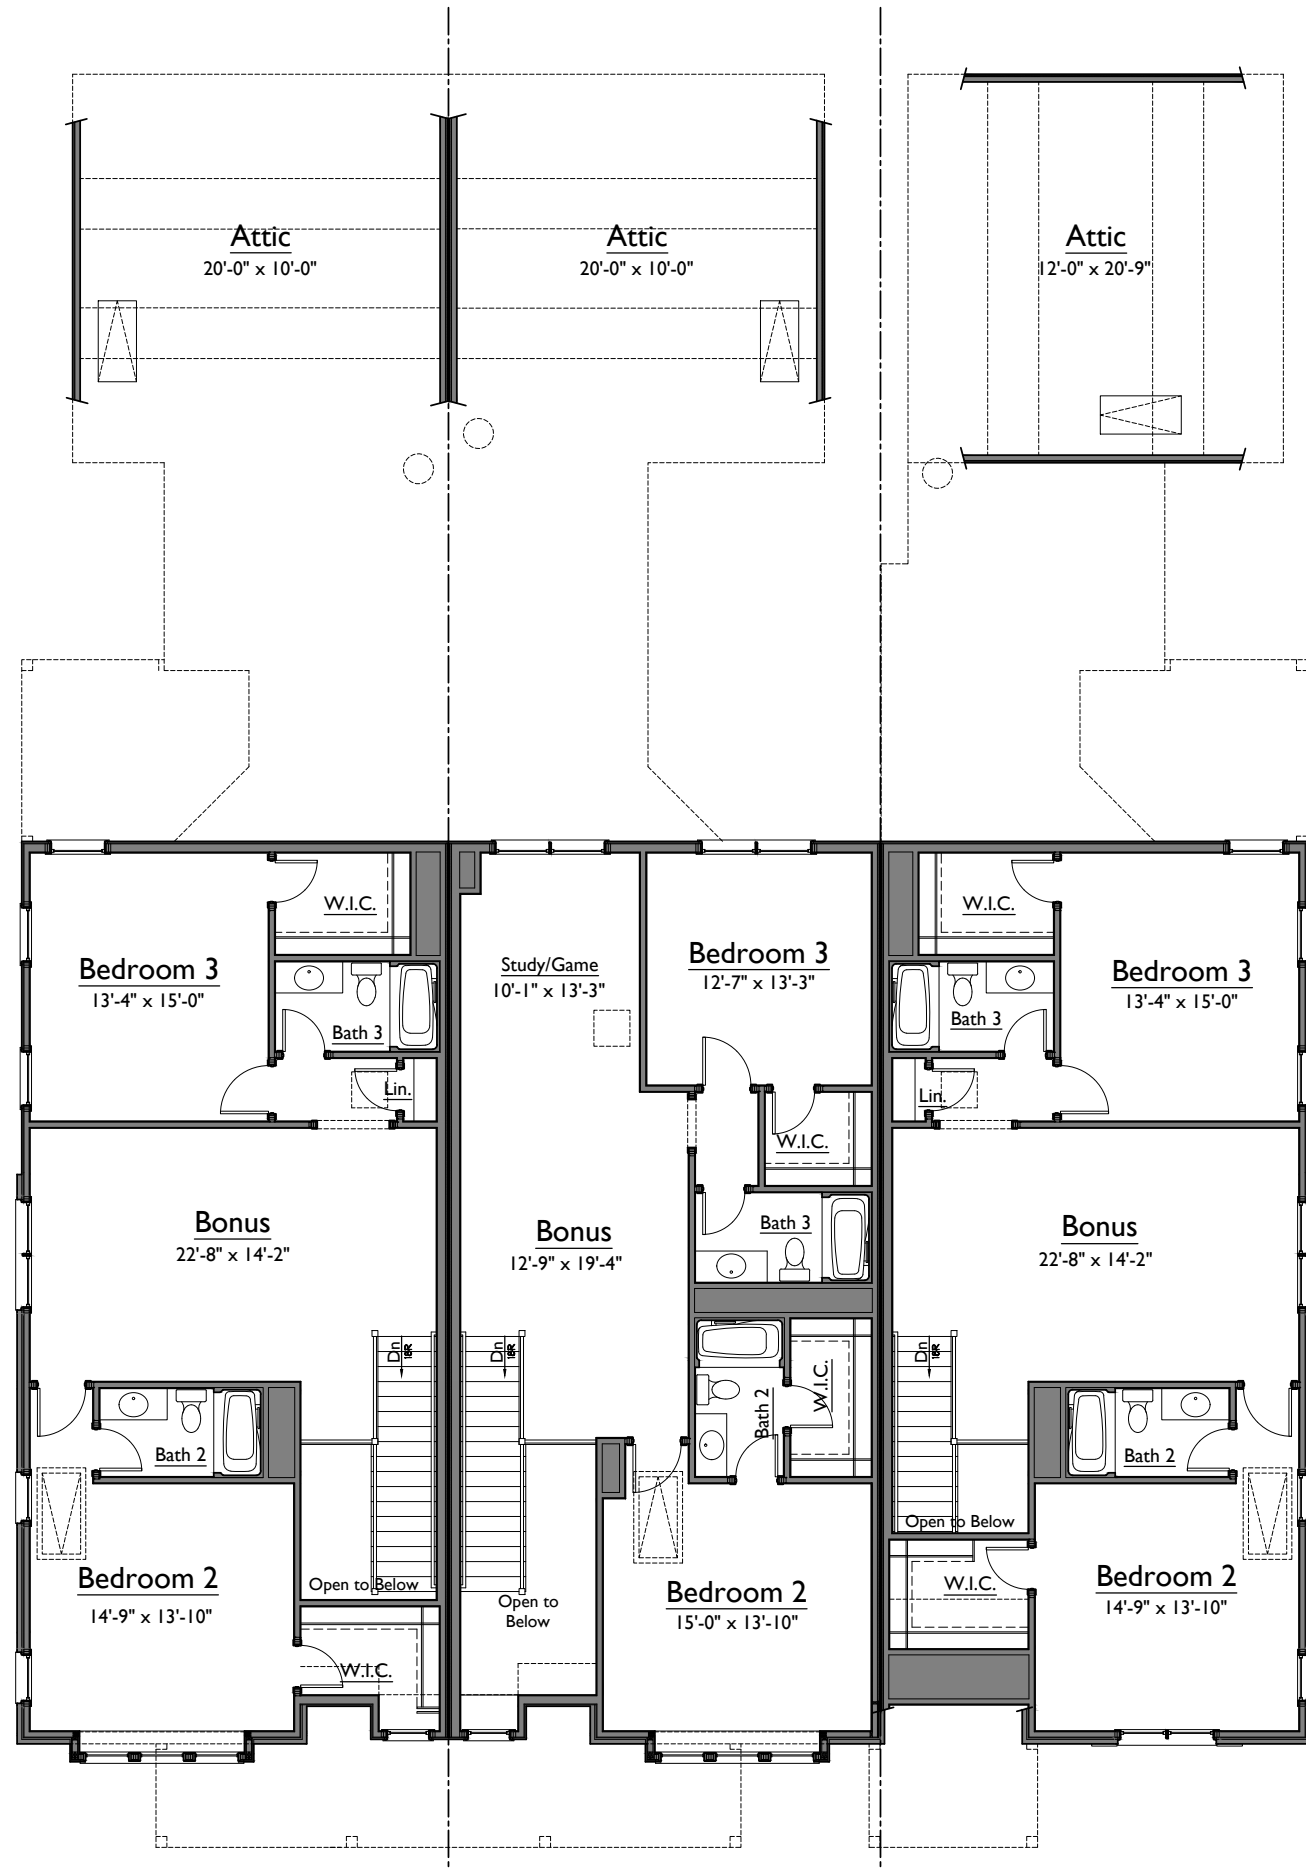

LOT 186
3168 LONG BRANCH CIRCLE

LOT 187
3162 LONG BRANCH CIRCLE

LOT 188
3156 LONG BRANCH CIRCLE

1 SOUTHBROOKE TOWNHOUSES, LOTS 186-188: UPPER LEVEL FLOOR PLAN

3/16" = 1'-0"

NOTE: ROOMS ON THIS PLAN ARE ANNOTATED WITH SIZES FOR DEPICTIVE PURPOSES ONLY AND MAY VARY DUE TO A NUMBER OF CONDITIONS. ROOM SIZES ARE MEASURED TO FRAMING WHERE WALLS ARE PRESENT. WHERE NO WALLS ARE PRESENT BETWEEN SPACES, ROOMS AS SIZED MAY OVERLAP SLIGHTLY OR NOT TOUCH.