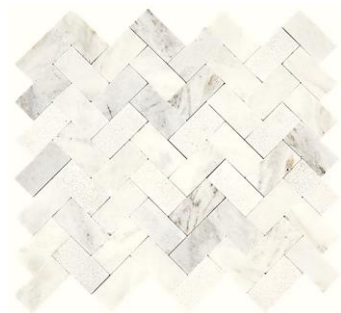

Daltile Minute Mosaix
M103 Daphne White 1x2
Herringbone Mosaic