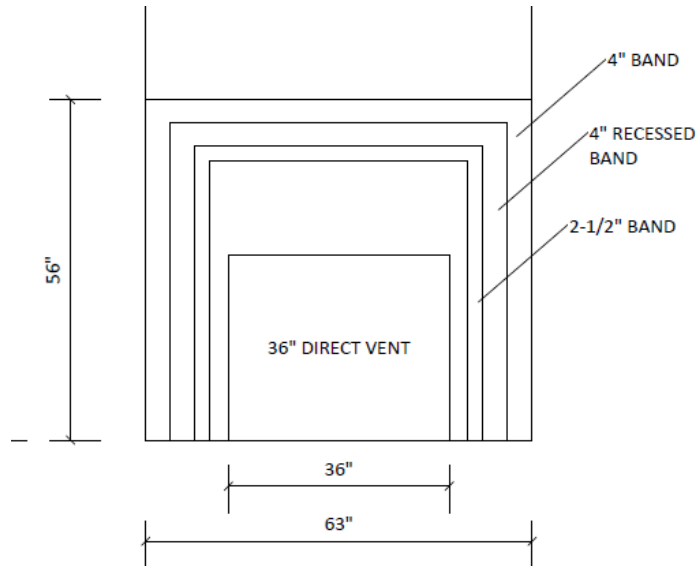

GREAT ROOM FIREPLACE