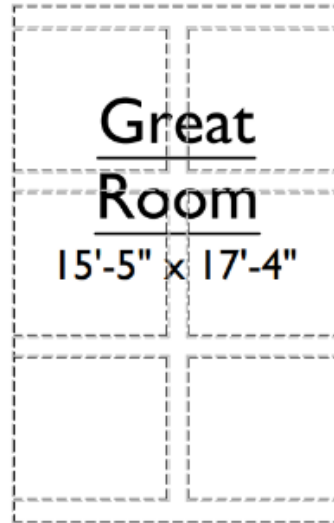

TRIM DETAILS

Will have center beam
as shown in plan.

GREAT ROOM BEAMS

Crossing white oak beams inside of tray ceiling with 1/4" reveal per plan.

Stained to match hardwood finish as closely as possible – some variation is expected.