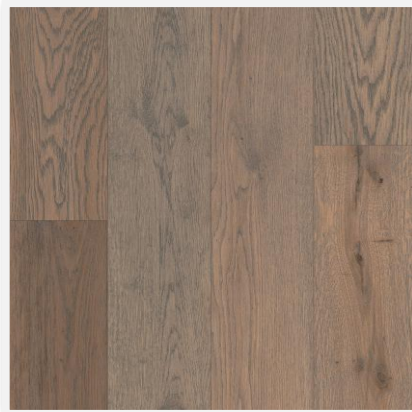

FLOORING

ENGINEERED HARDWOOD

Silvian
Luonto - Nature