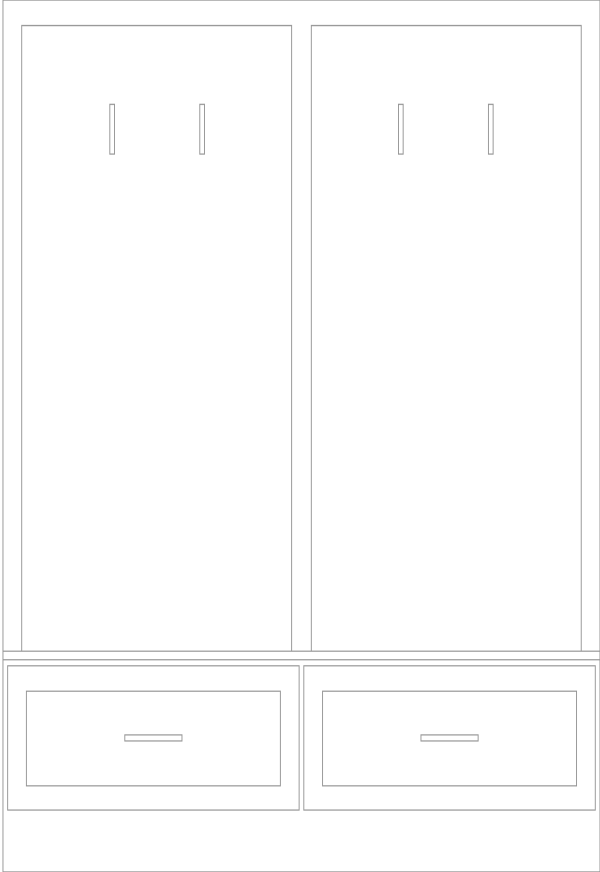

CUBBIES
Trim built, paint grade
cubbies. Cubbies to extend
to ceiling with room crown
to wrap top. Stain grade
white oak top – stained to
match hardwood floor as
closely as possible.

CUBBIES