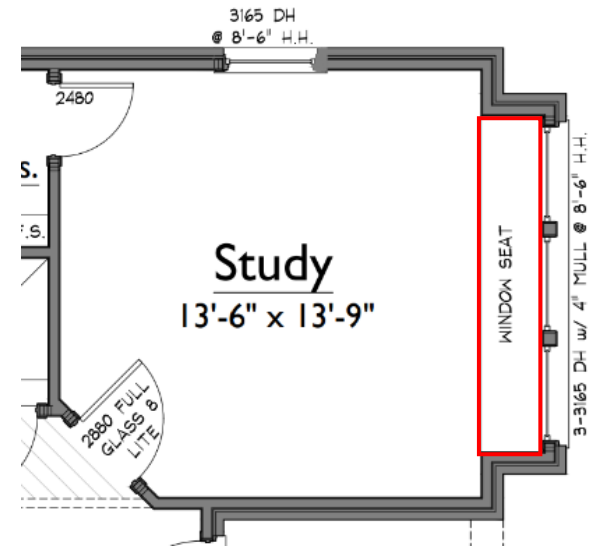

BENCH COLOR
SW Viaduct w/
Stained White Oak
Wood Top