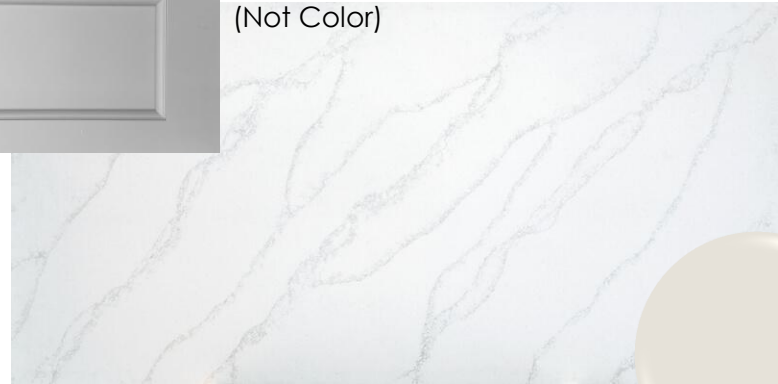

SHOWER & TUB
SURROUND
ACCENT TILE
Louisville Tile
Teramoda Stone
3x12 Gloss

FREESTANDING TUB
MTI Hamilton

BATHROOM 2

FAUCET
Delta Saylor in
Champagne Bronze

SINK
White Rectangular Sink

CABINET DOOR STYLE
(Not Color)