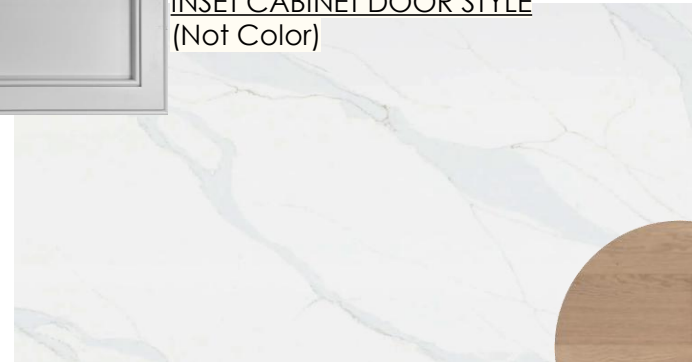

PRIMARY BATHROOM

SINK FAUCET
Brizo Beauclere in
Luxe Gold

SINK
White Rectangular Sink

INSET CABINET DOOR STYLE
(Not Color)

COUNTERTOPS
PentalQuartz in Unique Calacatta

CABINET FINISH
(WHITE OAK)
Stained to Match
Mont Rochard
Savoy Hardwood