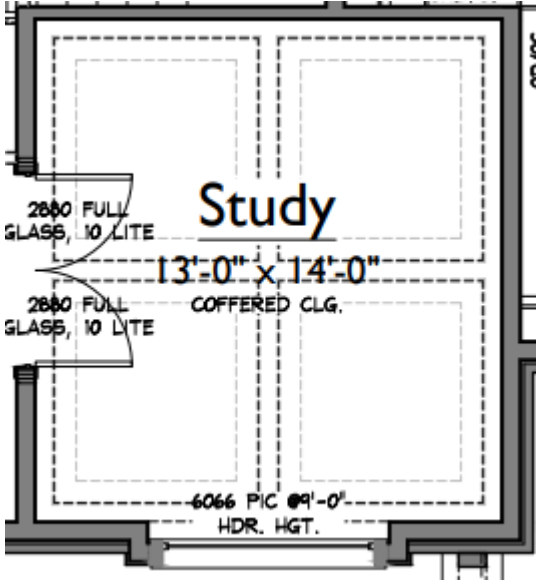

CEILING DETAILS

STAIN COLOR
Match Hardwood
Floors

STUDY COFFERED CEILING

Add White Oak Coffered Ceiling Detail with Perimeter Beam. Beams to be Mitered and Stained to Match Hardwood Finish.

Photo is to Show Coffered Ceiling Detail Only. Finishes and Final Installation Will Vary from Photo.