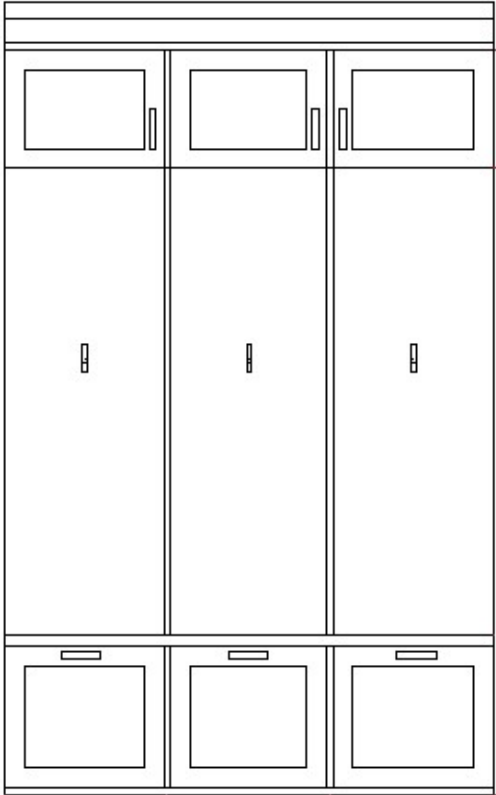

CUBBIES

CUBBY FINISH
Classic Gray