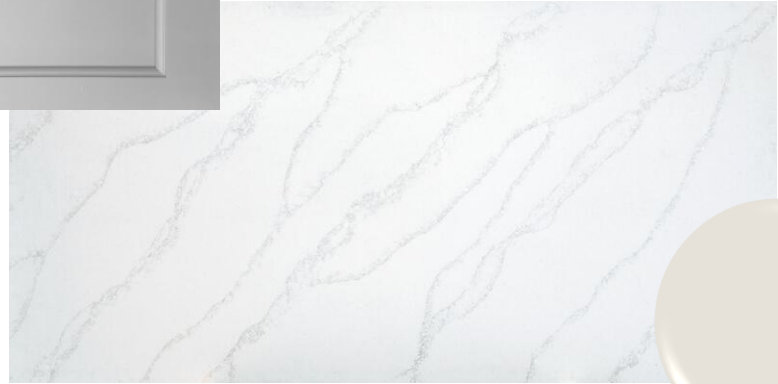

SHOWER FAUCET
Delta Saylor in
Champagne
Bronze

BATHROOM 4

FAUCET
Delta Saylor in
Champagne Bronze

SINK
White Rectangular Sink

CABINET DOOR STYLE (Not Color)

COUNTERTOP
Valiant Quartz in Everest

CABINET FINISH
Sanctuary