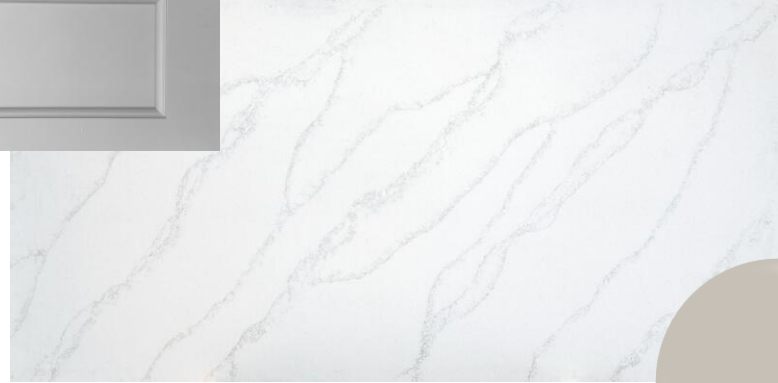

SHOWER FAUCET
Delta Saylor in
Champagne
Bronze

FLOOR TILE
Louisville Tile Belgian
Linen Ivory 6x24

BATHROOM 3

FAUCET
Delta Saylor in
Champagne Bronze

SINK
White Rectangular Sink

CABINET DOOR STYLE (Not Color)