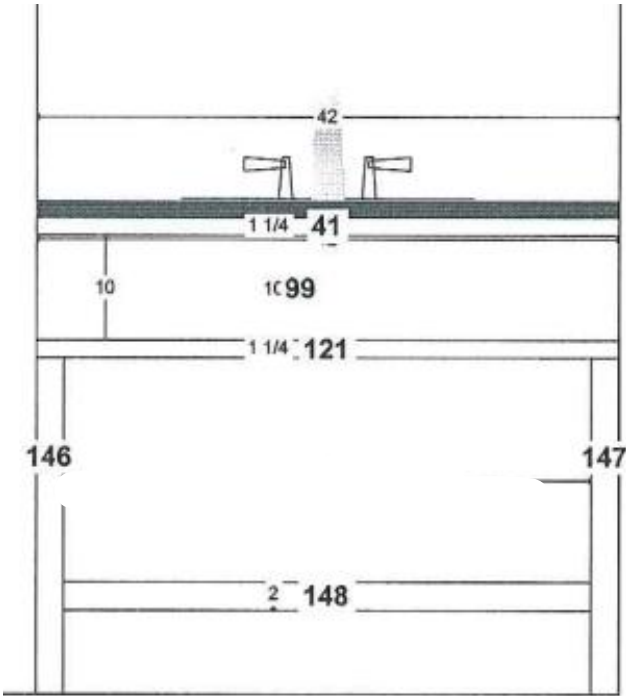

POWDER BATH 2nd FLOOR

COUNTERTOPS
Calacatta Gold Marble Polished