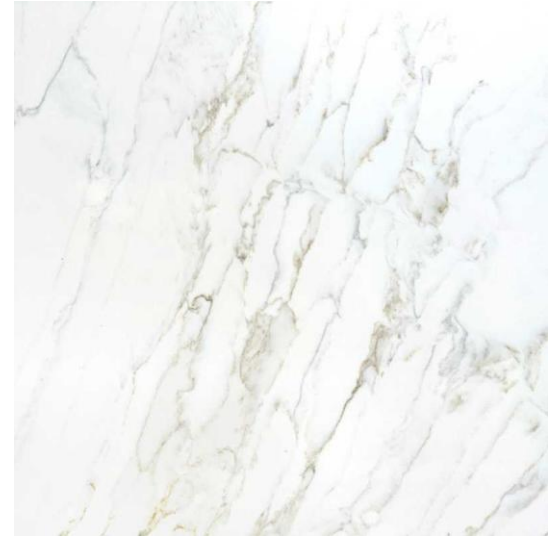

PRIMARY BATHROOM SHOWER DETAILS

SHOWER DETAILS

Shower to have cantilevered shower bench. Window jamb to be slab material with mitered corners. Details similar to photo.

NOTE: Shower niche will NOT have slab material

Photo is to Show Concept Only. Finishes and Final Installation Will Vary from Photo.