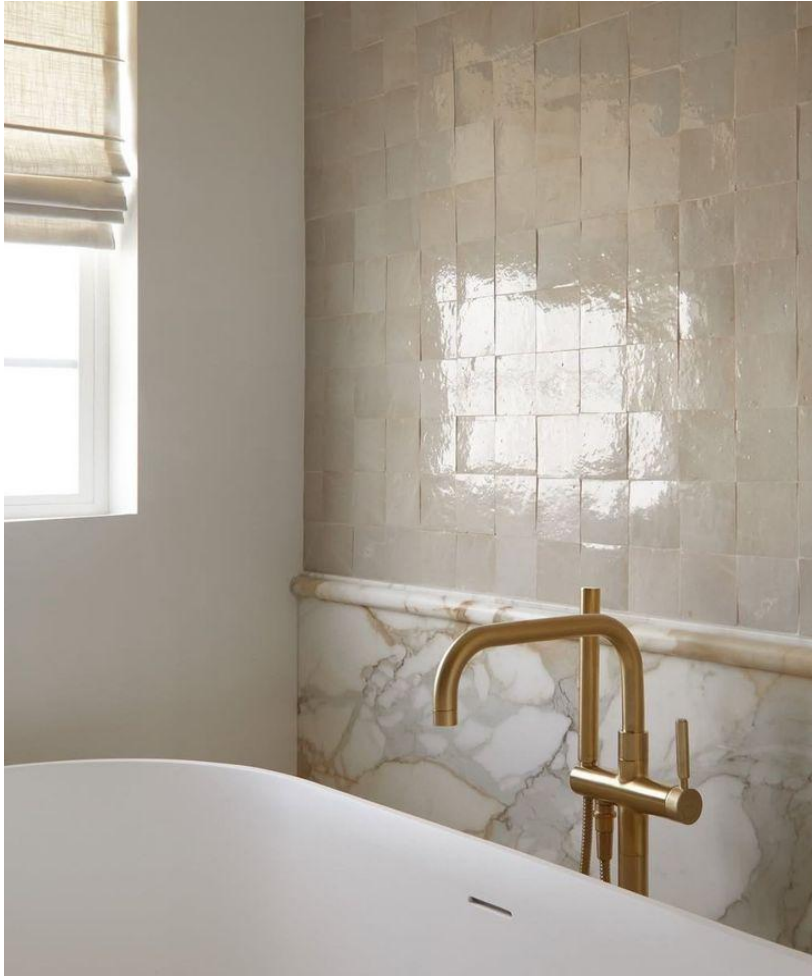

SHOWER & TUB SURROUND TILE
Louisville Tile Zellige Classique
Lambswool 4x4 Gloss (Shower Walls,
Shower Ceiling, & Tub Surround)

SHOWER FLOOR TILE
Louisville Tile CH18 Rotunda
Composition Dolomite Marble
Mosaic Honed

BATH FLOOR TILE
Louisville Tile Portofino Ivory
Travertine 24x48 Matte

CABINET HARDWARE

TUB FILLER
Brizo Litze Wall-
Mount in Luxe Gold

FREESTANDING TUB
MTI #230 Elise

PRIMARY BATHROOM TUB SURROUND

TUB SURROUND