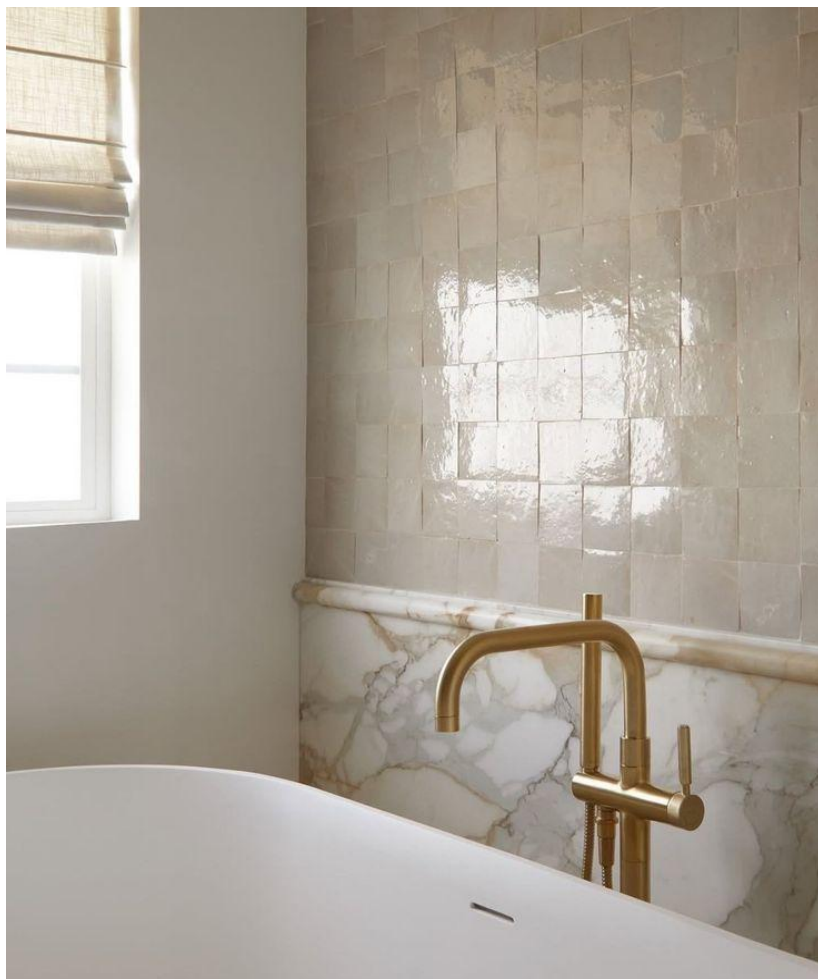

PRIMARY BATHROOM TUB SURROUND