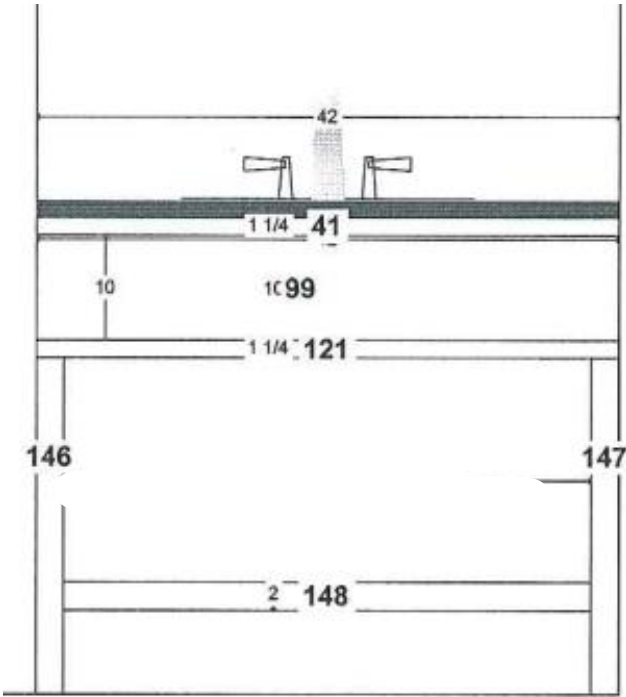

POWDER BATH 2nd FLOOR

COUNTERTOPS
Calacatta Gold Marble Polished