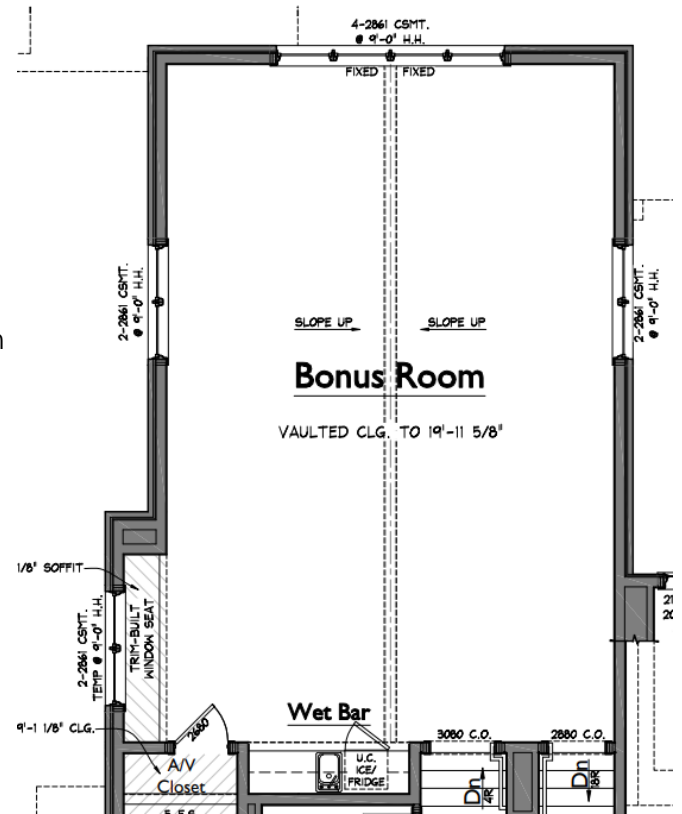

BEAM STAIN
Kivi-Stone Match