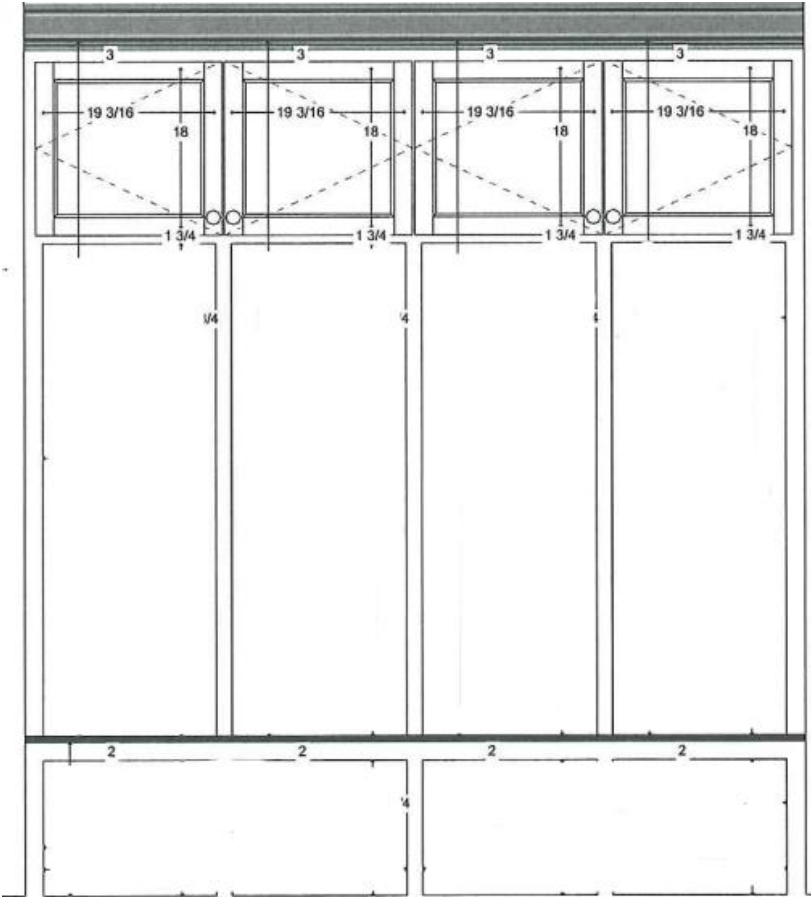

CUBBIES

CABINET COLOR
Kivi-Stone Match