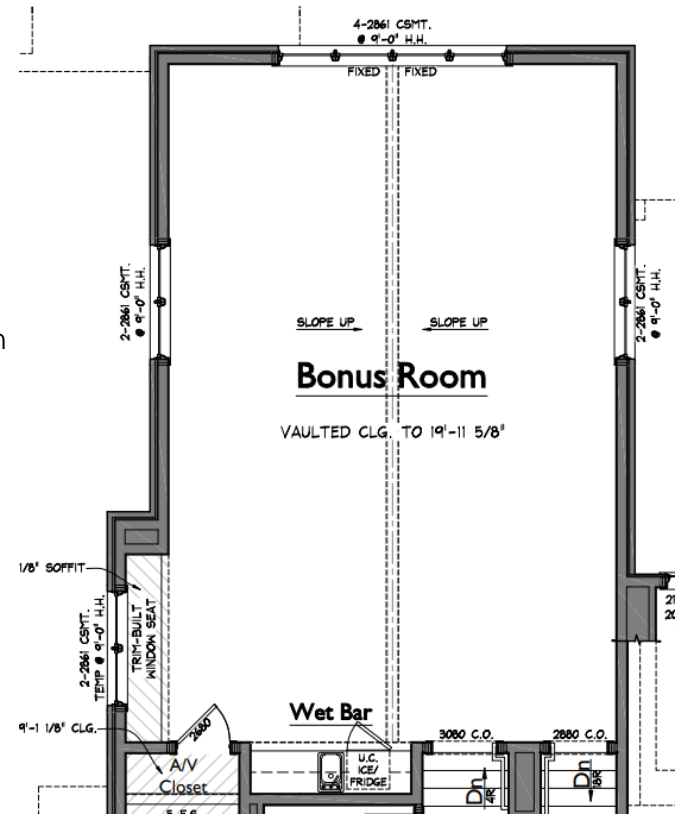

BEAM STAIN
Kivi-Stone Match

PRIMARY BEDROOM BEAMS
Trim built, smooth, stain grade white oak ridge beam as shown on plans. Ridge beam to be mitered and stained to match hardwood floors as closely as possible,