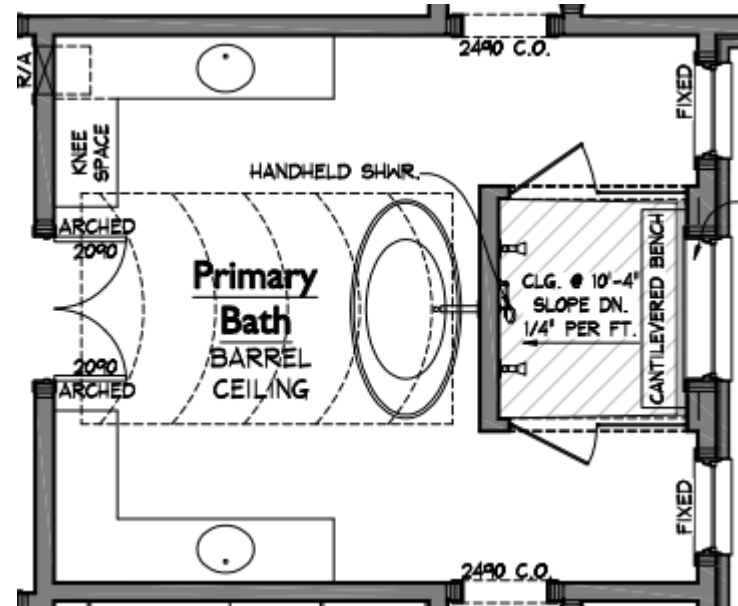

PRIMARY BATHROOM CEILING DETAIL

BARREL CEILING DETAIL

Backlit Barrel Ceiling Detail per plan. Barrel Ceiling to be drywall finished and painted ceiling color.

Photo is to Show Concept Only. Finishes and Final Installation Will Vary from Photo.