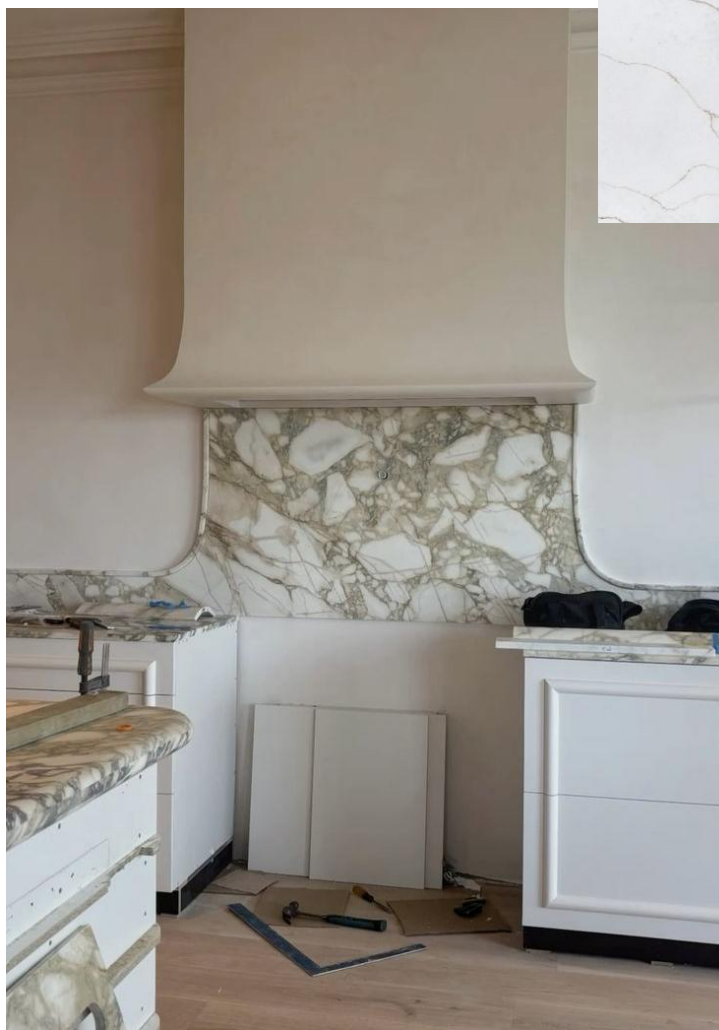

DECORATIVE SPLASH

SLAB SPLASH

Curved decorative splash under hood and across window wall – includes half bullnose edge ilo bullnose cap piece as shown in photo.

Photo is to Show Concept Only. Finishes and Final Installation Will Vary from Photo.