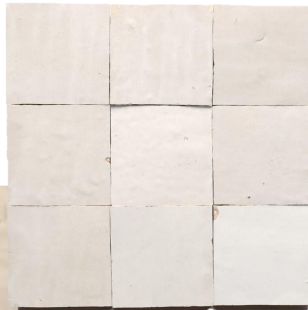

CABINET COLOR
Stained Kivi-Stone Match

CABINET HARDWARE

TUB FILLER
Brizo Kintsu Wall-
Mount in Luxe Gold

SHOWER & TUB SURROUND TILE

Louisville Tile Zellige Classique
Lambswool 4x4 Gloss (Shower Walls,
Shower Ceiling, & Tub Surround)