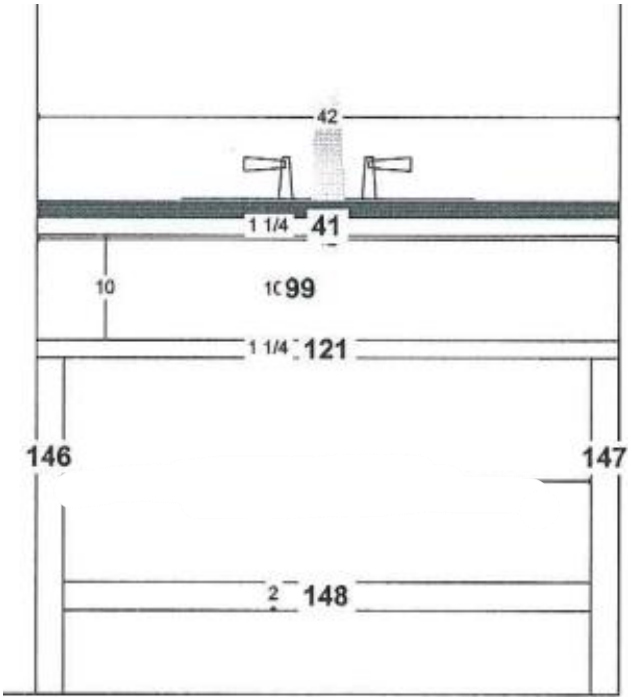

POWDER BATH 2nd FLOOR

COUNTERTOPS
Calacatta Luccicosa Marble Polished
Remnant or Similar

CABINET STAIN
Kivi-Stone Match