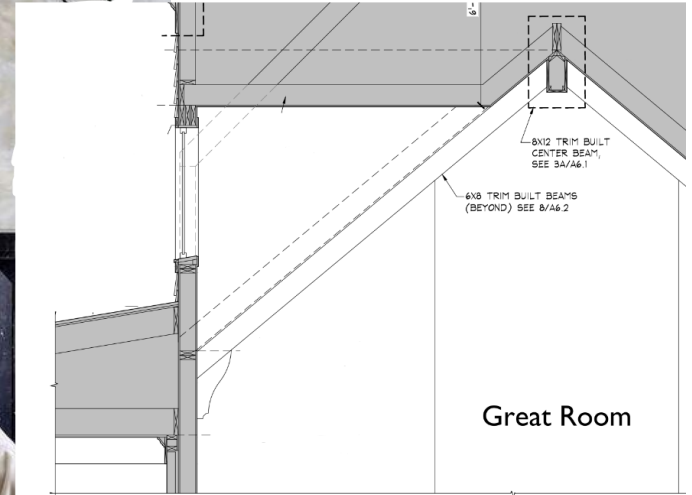

GREAT ROOM & DINING ROOM CEILING DETAILS

BEAM COLOR
SW Morris Room Gray

GREAT ROOM BEAMS

Paint grade, mitered beams in location per plan. Corbels at ends of beams similar to photo and detail. Beams to be painted secondary trim color.