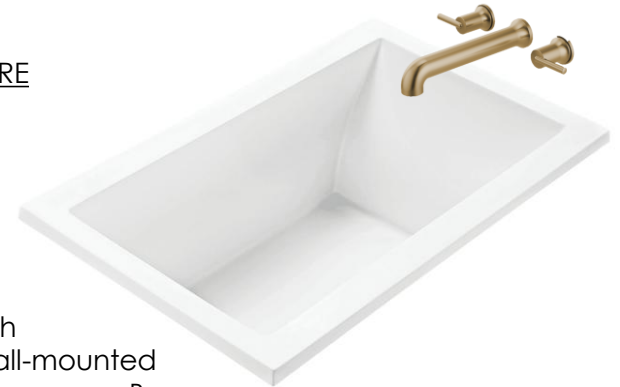

Photos are to Show Design Concept Only. Finishes and Final Installation Will Vary from Photos. See Details.

APPLIED WALL DETAILS

Vertical Shiplap applied to tub surround walls from floor and/or slab to height of half wall of shower on all 3 walls of tub surround. Shiplap does not wrap corners. Cap with 1x2. Painted the cabinet finish.

Vertical shiplap applied from splash to crown on each vanity wall. Painted the cabinet finish.
NOTE: Standard 4" Backsplash ILO extended height & counter mount faucet ILO wall mount as shown.

SEE SELECTION CALENDAR FOR ALLOWABLE SELECTIONS AND DUE DATES.

SHOWER WALL TILE
Emser Raku White
3x12 Matte

FLOOR TILE
Louisville Tile Apuano Oro
12x24 Matte

SHOWER FLOOR TILE
Daltile Pietra Divina Namaste
2" Triangle Mosaic Mixed

CABINET HARDWARE

TUB & FAUCET
Drop-in tub with
Delta Trinsic wall-mounted
tub filler in Champagne Bronze

SEE SELECTION CALENDAR FOR ALLOWABLE SELECTIONS AND DUE DATES.

BATHROOM 2

SINK FAUCET
Saylor in
Champagne
Bronze

SINK
White Rectangular Sink

Cabinet Door Style (Not Color)

COUNTERTOPS
Valiant Quartz, Everest