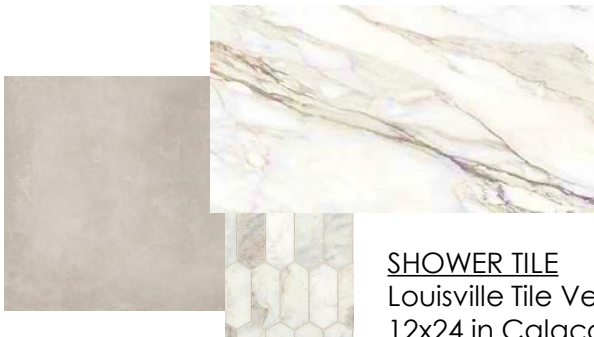

FLOOR TILE
Louisville Tile Form
8x8 in Sand

SHOWER TILE
Louisville Tile Vena
12x24 in Calacatta
Borghini Polished (Walls)
& DalTile Daphne White
2x4 Elongated Hex
Mosaic (Shower Floor)