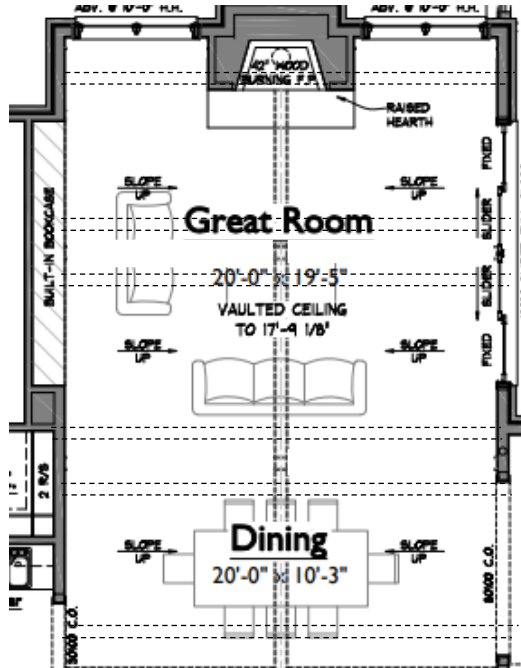

*PHOTO IS TO SHOW STAIRWAY DESIGN CONCEPT ONLY.
FINISHES AND FINAL INSTALLATION WILL VARY FROM PHOTO.
RISERS WILL BE PAINTS WITH STAINED TREADS. NO SKIRTBOARD.*

GREAT ROOM/DINING BEAMS

GREAT ROOM/DINING CEILING