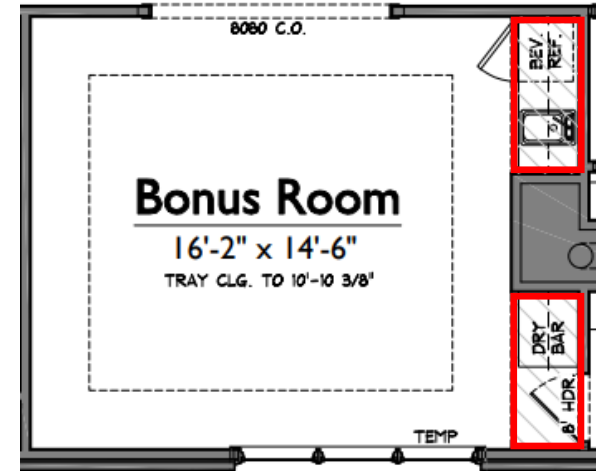

BONUS ROOM WET & DRY BAR WALL DETAIL

Install a 1x4 White Oak Frame Inside of Soffit at the Wet & Dry Bars and Install Trim Built Hidden Door. Add Trim Built, Stain Grade White Oak 1x6 Shiplap Between Floating Shelves and Cabinets. Shiplap to Continue on Front of Hidden Room Door. White Oak to be Stained to Match Cabinet Finish as Closely as Possible.

PHOTOS ARE TO SHOW TRIM DETAIL CONCEPT ONLY. FINAL INSTALL, LAYOUT, AND FINISHES WILL VARY FROM PHOTOS.