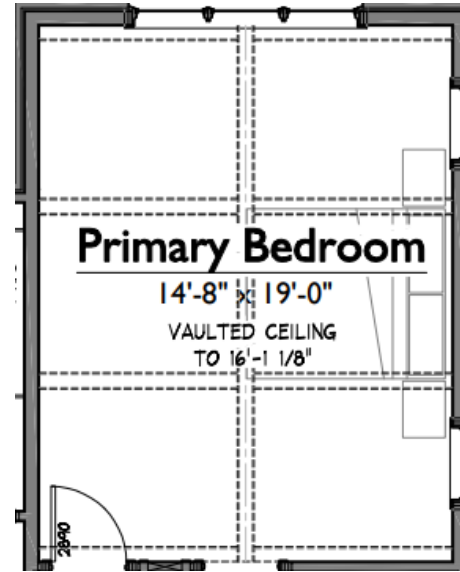

STAIN COLOR
Stained White Oak

Photo is to Show Concept Only. Finishes and Final Installation Will Vary from Photo.

GUEST ROOM CEILING DETAIL

GUEST ROOM CEILING

Add applied ceiling detail inside of tray using 1x8 with 1x4 on top and W-100 cove mold along each side of 1x8. Painted the trim color.