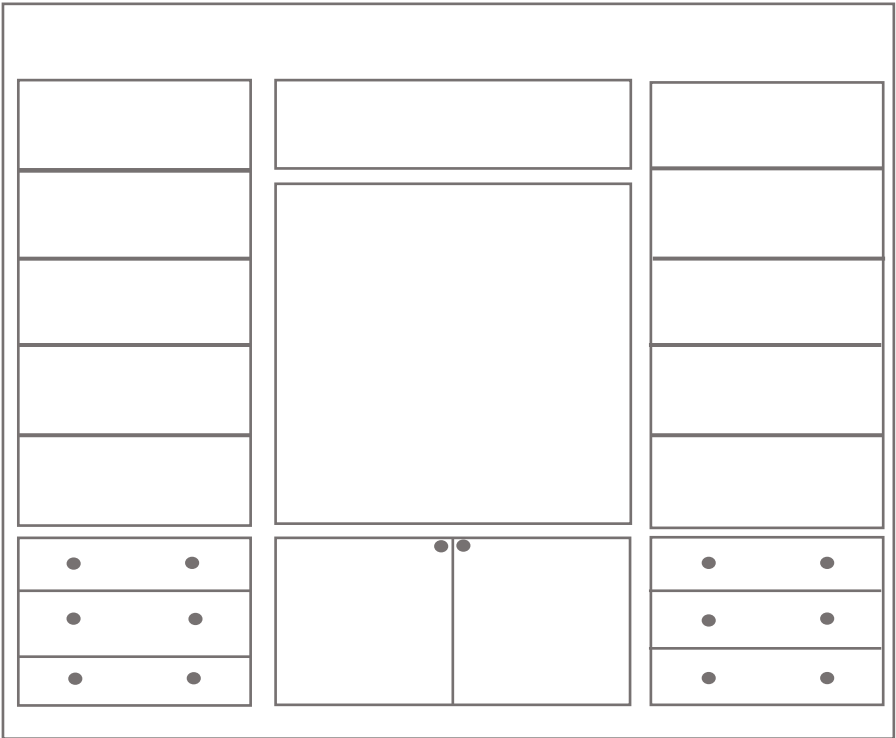

GREAT ROOM BUILT-IN BOOKCASE

CABINET FINISH
Heron Plume with
Stained White Oak
Top and Interior
Behind Shelves