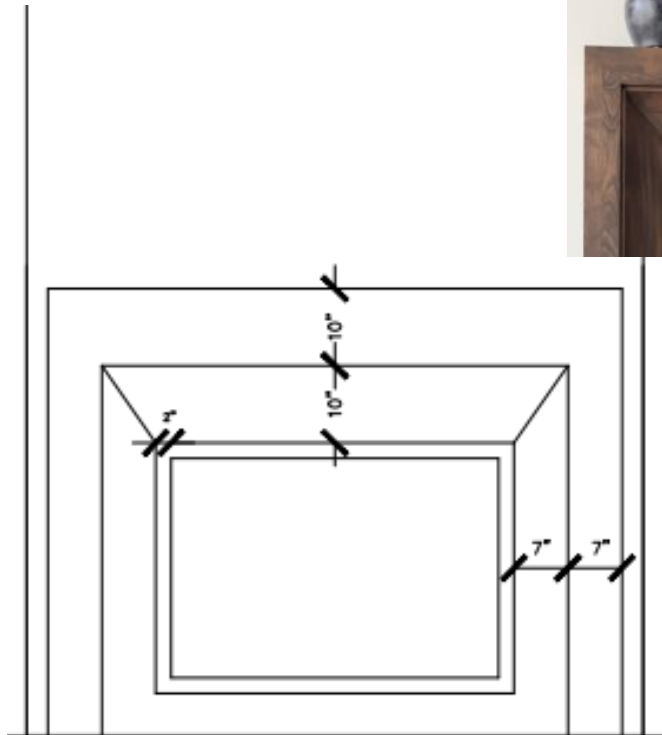

SURROUND AND FLUSH
HEARTH TILE
Dalfile Pietra Divina Namaste
Bamboo 6x12

STUDY MANTLE

Upgraded Trim Built, White Oak Mantle Similar to Concept Photo
& Drawing with Tile Surround and Flush Tile Hearth

*PHOTO IS TO SHOW FIREPLACE DESIGN CONCEPT ONLY. FINISHES AND
FINAL INSTALLATION WILL VARY FROM PHOTO.*