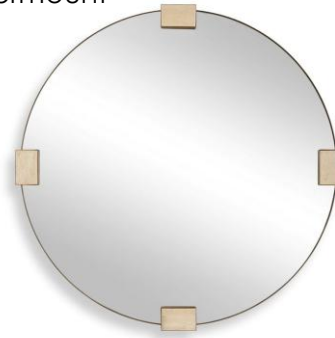

PRIMARY BATHROOM

SINK FAUCET
Delta Trinsic in
Champagne Bronze

SINK
White Rectangular
Undermount

CABINET DOOR STYLE
(Not Color)

COUNTERTOPS
Cosmos Quartz in White Drift

CABINET FINISH
Aesthetic White with
Linen Tower Interior
Stained to Match
Hardwood as
Closely as Possible
**Upgraded Fluting
Detail on Top
Drawers