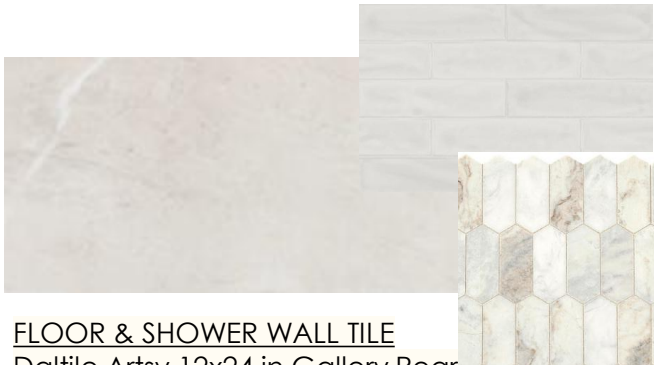

SHOWER FLOOR TILE
Daltilo 2x4
Elongated Hexagon
Marble Mosaic in
Daphne White

FLOOR & SHOWER WALL TILE
Daltilo Artsy 12x24 in Gallery Pearl
Matte (Floor) & Louisville Tile
Marlow 3x12 in Mist (Shower Wall)