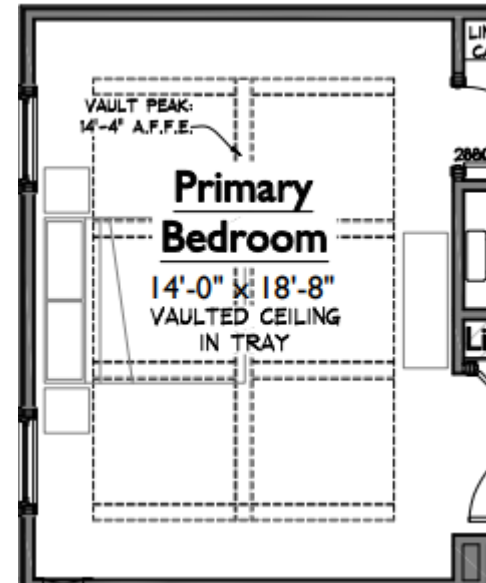

PRIMARY BEDROOM CEILING DETAIL

PRIMARY BEDROOM CEILING DETAIL

Add Trim Built, Stain Grade White Oak Beams Inside Vaulted Tray Ceiling Per Plan. Beams to be Mitered and Stained a Darker, Contrasting Stain Color than the Floor.

PHOTO IS TO BEAM CONCEPT ONLY AND DOES NOT SHOW A VAULTED TRAY – FINAL INSTALLATION AND FINISHES WILL VARY FROM PHOTO.