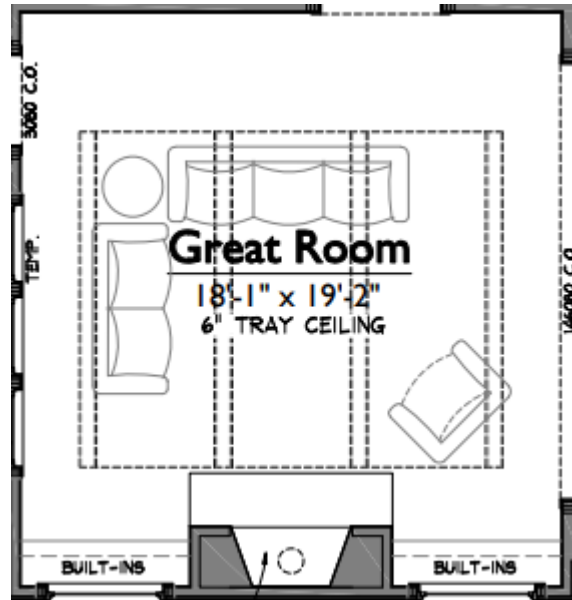

GREAT ROOM CEILING DETAIL

BEAM COLOR
Rustic Hand-Hewn Cedar
Beams, Stained Medium Brown

GREAT ROOM CEILING

Trim Built, Rough Hewn, Stain Grade Cedar Beams Inside
Tray Per Plan. Bottom of Beams to be Mitered.

*PHOTO IS TO SHOW CEILING TRIM DESIGN CONCEPT ONLY –
FINAL INSTALLATION AND FINISHES WILL VARY FROM PHOTO*