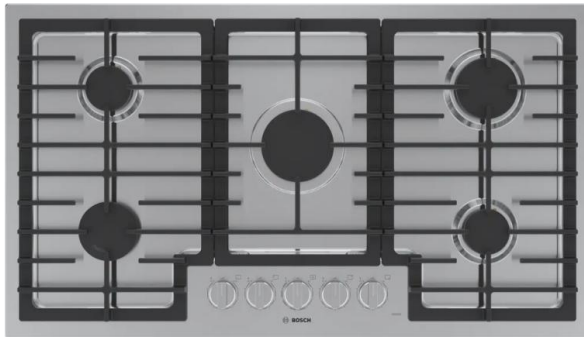

CABINET FINISH:
Aesthetic White

CABINET DOOR STYLE
(Not Color)

CABINET HARDWARE
Jules in Satin Bronze

HOOD STYLE

HOOD FINISH
Aesthetic White

HOOD
Cabinet Grade Wood Mantle Style
Hood with Fluted Crown and
Decorative Molding Band Similar to
Photo.

Photo is to Show Concept Only. Finishes and Final Installation Will Vary from Photo.

KITCHEN APPLIANCES

Bosch
36" Gas Cooktop

Bosch Dishwasher

Bosch
30" Built-In
Microwave &
30" Single Oven

GREAT ROOM BUILT INS

BUILT-INS

Add built-ins on each side of fireplace similar to drawing above

CABINET FINISH:
Aesthetic White with
White Oak Wood Top
Stained to Match
Hardwood Finish as
Closely as Possible

CABINET DOOR STYLE
(Not Color)