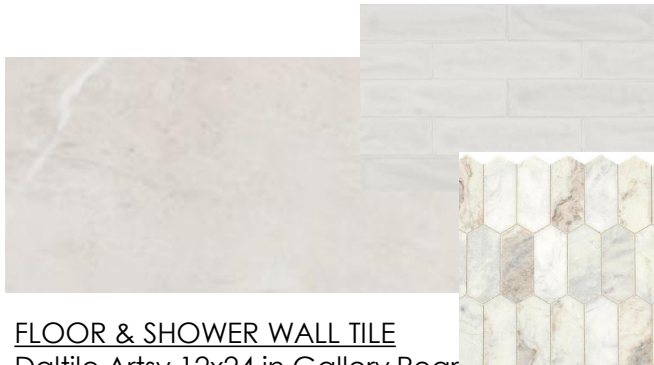

FLOOR & SHOWER WALL TILE
Dalfile Artsy 12x24 in Gallery Pearl
Matte (Floor) & Louisville Tile
Marlow 3x12 in Mist (Shower Wall)

SHOWER FLOOR TILE
Dalfile 2x4
Elongated Hexagon
Marble Mosaic in
Daphne White

SEE SELECTION CALENDAR FOR ALLOWABLE SELECTIONS AND DUE DATES.