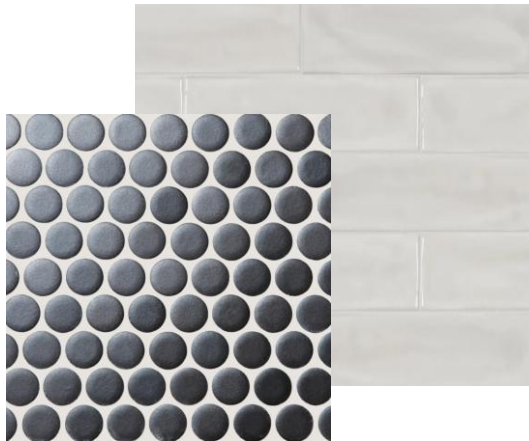

SHOWER WALL TILE
Louisville Tile Marlow
Mist 3x12 Glossy

FLOOR & SHOWER FLOOR TILE
Louisville Tile Pace Retro Black
 $\frac{3}{4}$ " Penny Round Matte