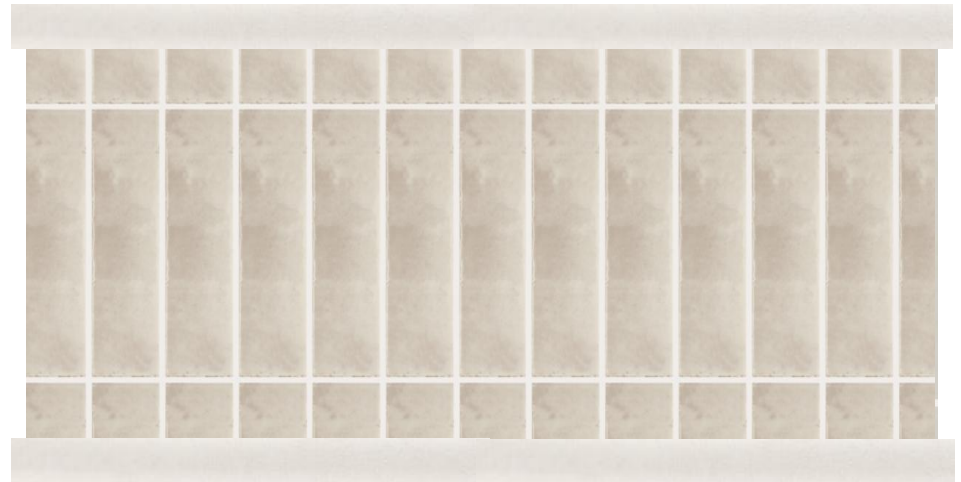

PRIMARY BATH SHOWER NICHE WALL

Linear shower niche on back wall trimmed with marble pencil similar to photo.

Note: Bench will be countertop material NOT marble as shown in photo

Photo is to Show Concept Only. Finishes and Final Installation Will Vary from Photo.