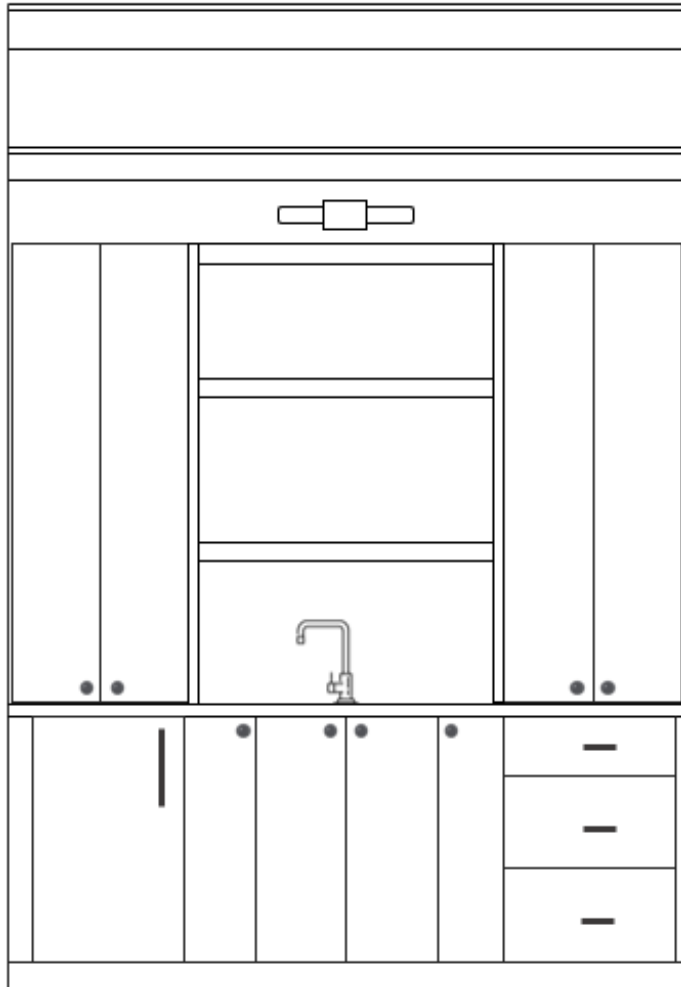

## CABINET DESIGN

Floating White Oak Shelves inside of white oak frame. Shelves & frame stained to match kitchen island as closely as possible. Picture light installed above floating shelves as shown. Shelves are flanked by painted cabinets with base cabinets below, including panel ready beverage fridge.