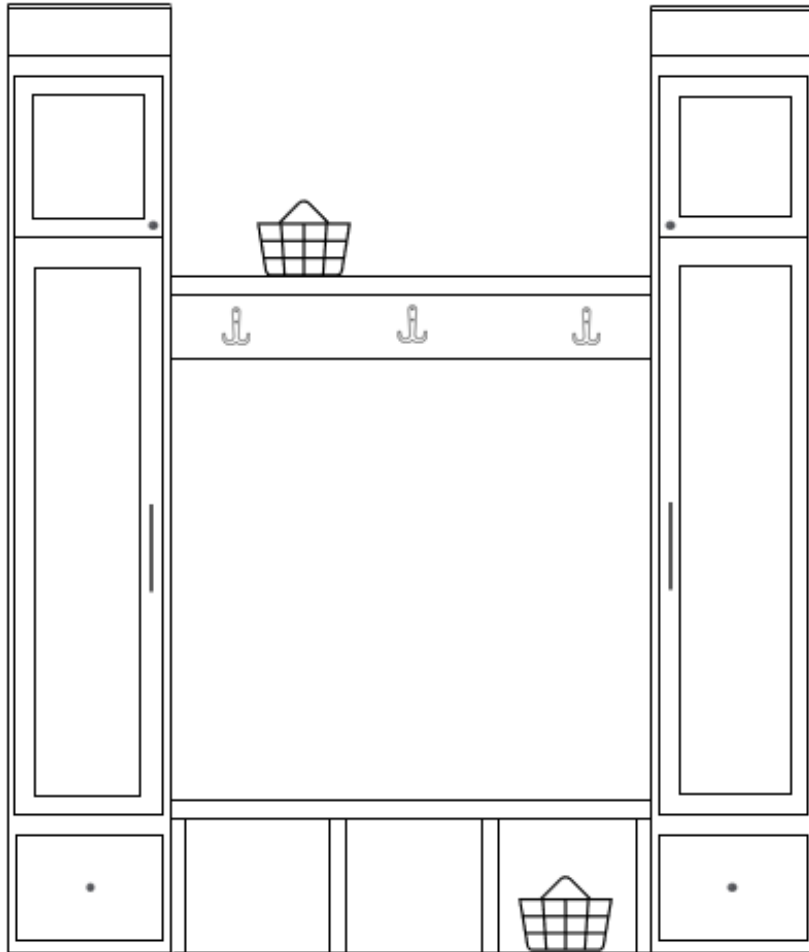

## CUBBY DESIGN

Cabinet Grade cubby layout similar to drawing. Stained white oak bench seat with (3) open cubbies below with a stained white oak (2") floating shelf above installed at approx. 60" AFF and hook board with hooks. On either side of cubbies are tall cabinets with small solid uppers and one drawer below. Cabinet crown to wrap the top.