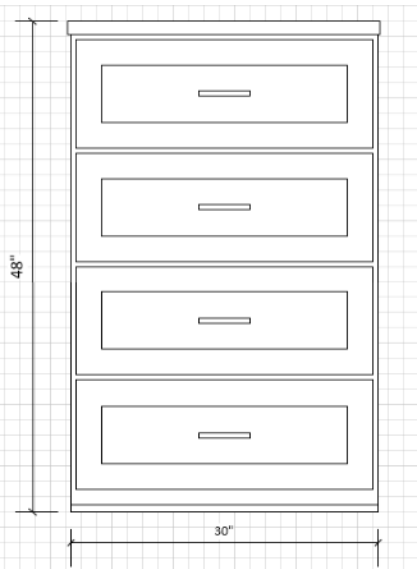

## PRIMARY CLOSET DRESSERS

Approx. 30" wide trim built dressers with wood top and shelves above in primary closet per plan.

Painted the trim color.

CABINET HARDWARE

CABINET FINISH  
SW Heron Plume

SEE SELECTION CALENDAR FOR ALLOWABLE SELECTIONS AND DUE DATES.