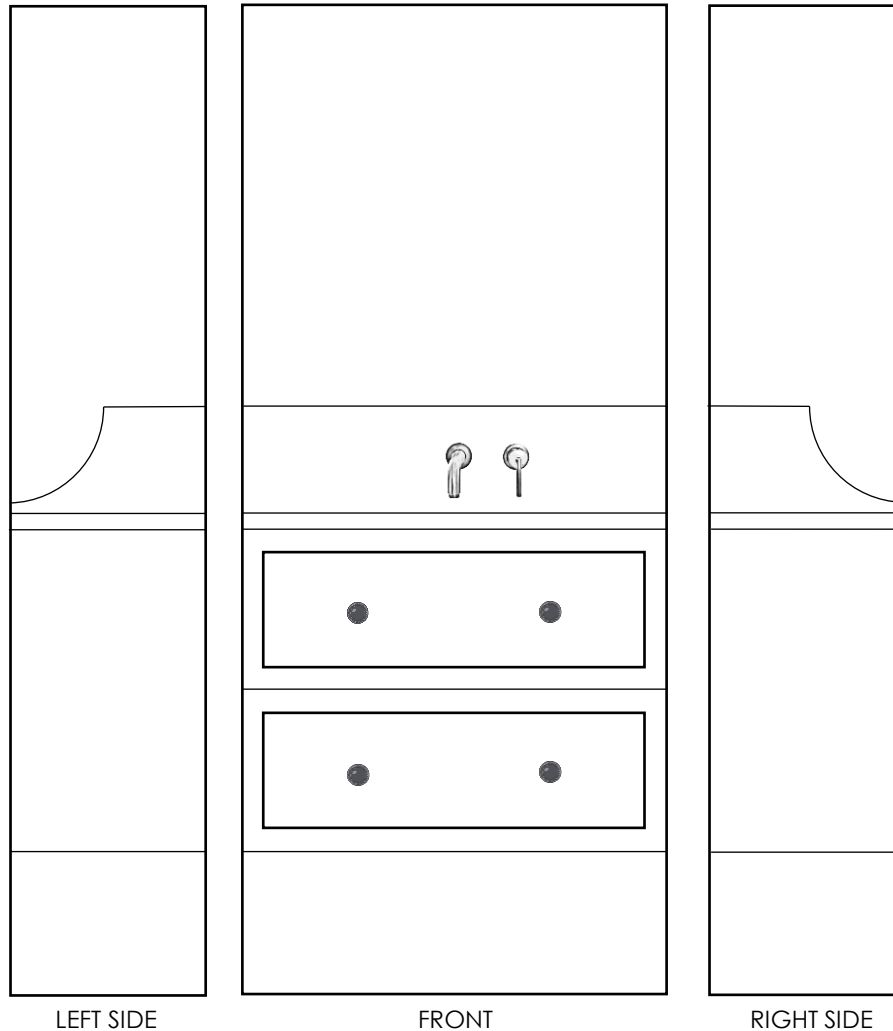

## VANITY DESIGN

Floating White Oak Vanity in contrast stain to match Great Room Ceiling Beams & Kitchen Island. Vanity has two inset drawers with two knobs per drawer and is set at 12" above finished floor with countertop at 36" above finished floor.