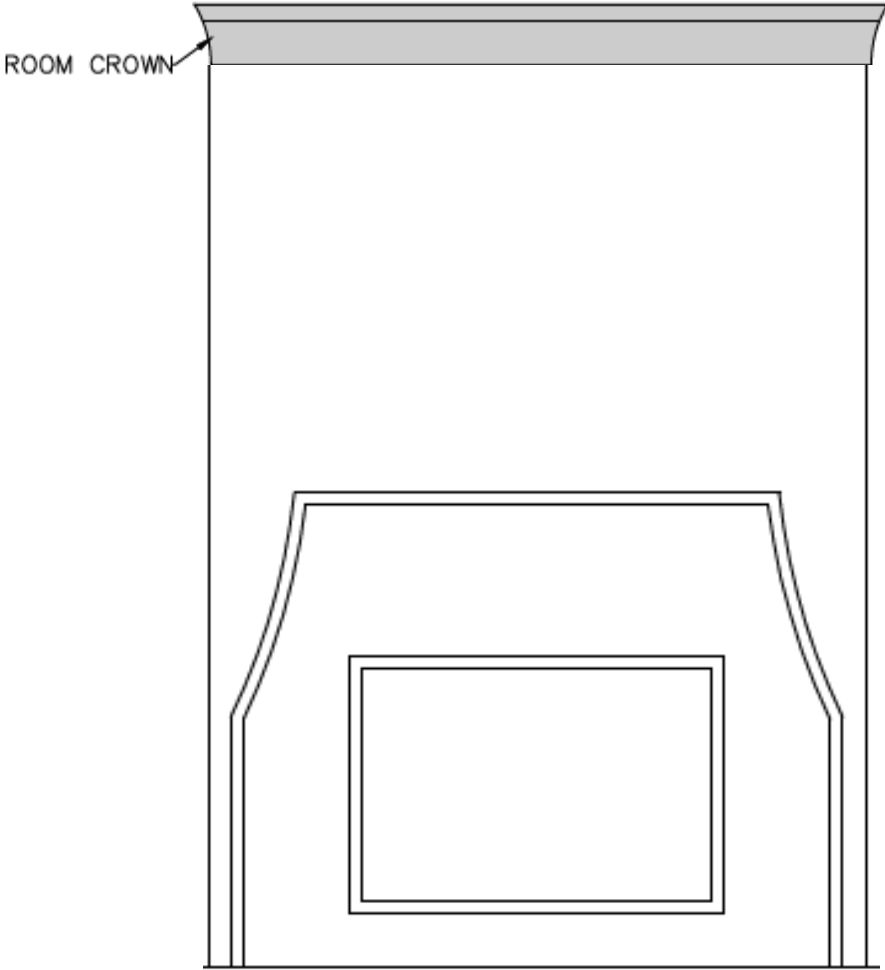

GREAT ROOM FIREPLACE

FIREPLACE DESIGN

Custom ArcusStone Mantle Design similar to drawing with sloped sides and stepped bands as shown.

Flush ArcusStone Hearth per plan.

Arcusstone Finish – MarbleCoat Natural