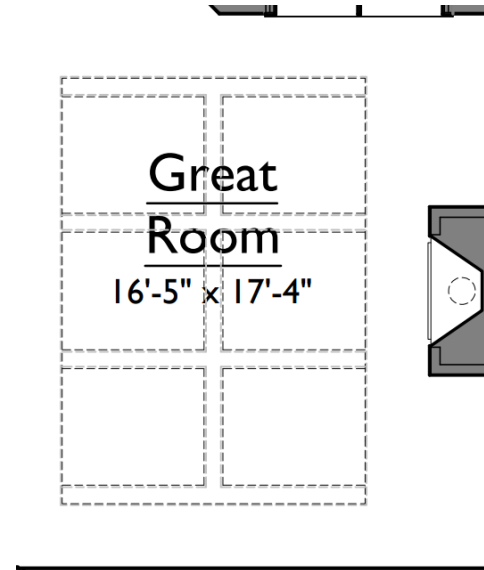

GREAT ROOM CEILING DETAIL

BEAM FINISH
Stained to match
hardwood floors as closely
as possible

GREAT ROOM BEAMS

Add Stain Grade, White Oak Beams inside of Tray Ceiling. Beams to have an approx. 1/4" Reveal at the bottom of the beams and be Stained to Match Hardwood Finish as Closely As Possible.

Photo is to Show Beam Design Concept Only. Finishes and Final Installation Will Vary from Photo.

SEE SELECTION CALENDAR FOR ALLOWABLE SELECTIONS AND DUE DATES.