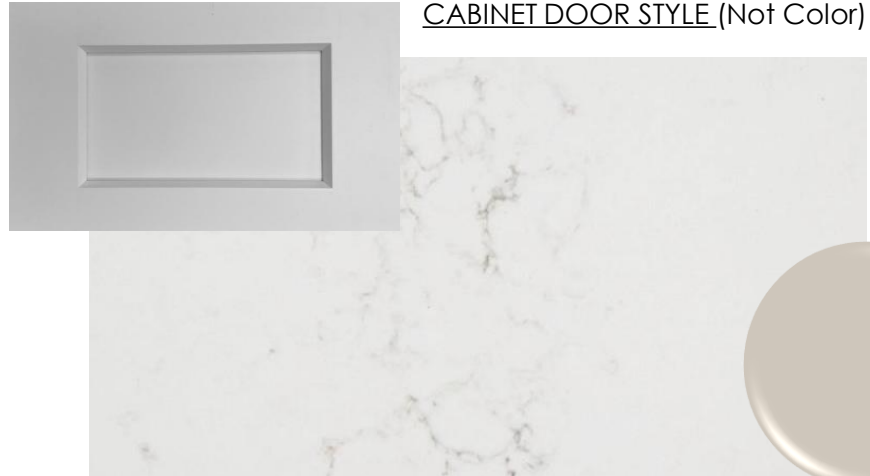

CABINET FINISH
SW Worldly Gray

CABINET DOOR STYLE (Not Color)

COUNTERTOP
Cosmos Quartz, White Drift