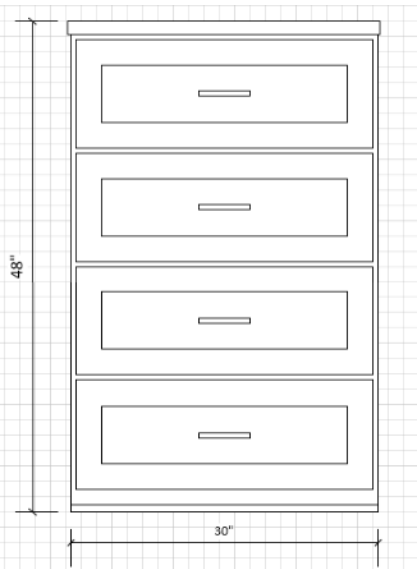

DRESSER DOOR STYLE

CABINET HARDWARE

SEE SELECTION CALENDAR FOR ALLOWABLE SELECTIONS AND DUE DATES.