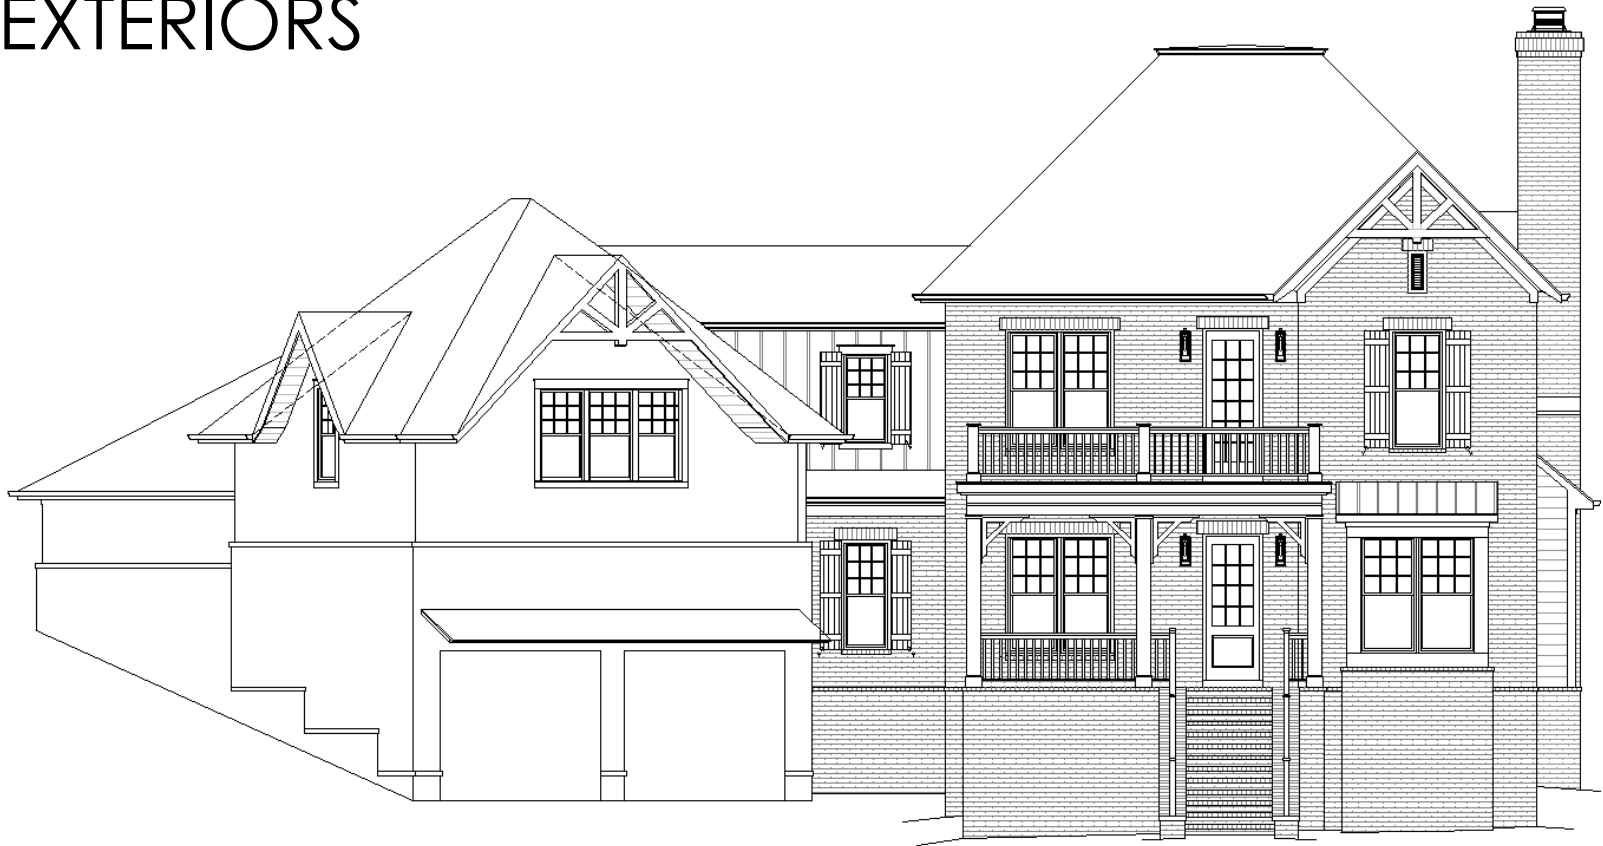

EXTERIORS

FRONT DOOR,
FRONT PORCH
COLUMNS &
GABLE TRUSSES
Ebony