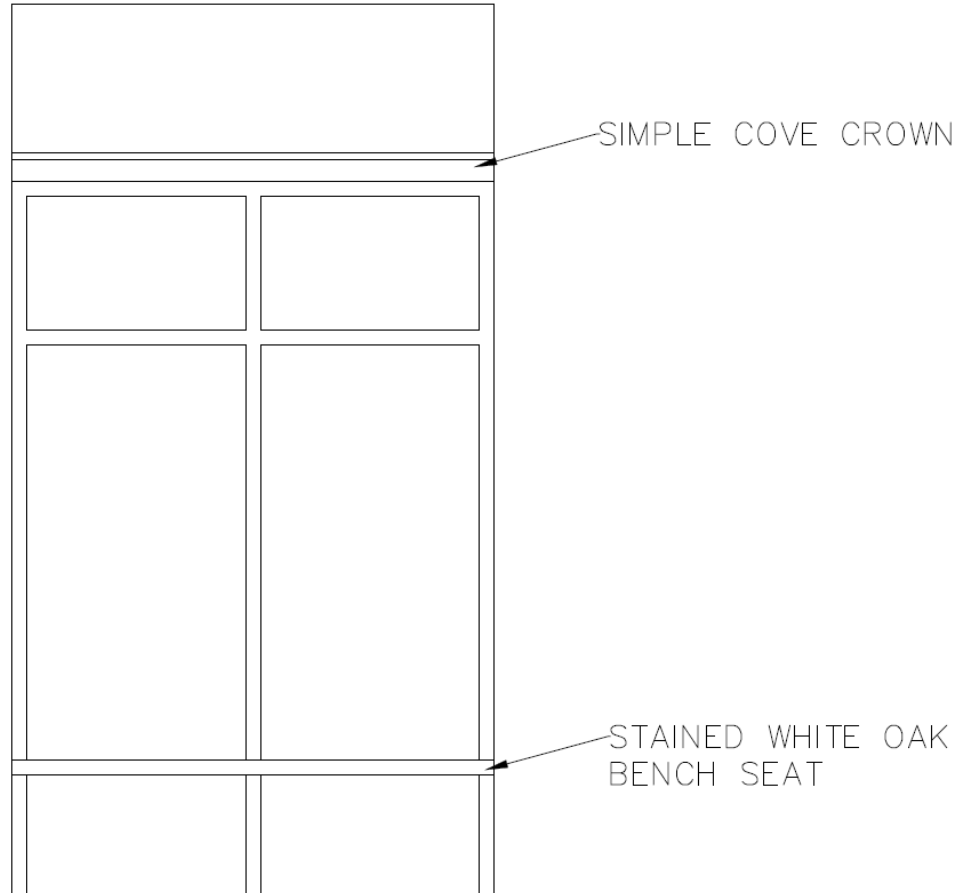

Trim built, paint grade cubbies in location shown on plan.

Cubbies to be separated into (2) equal sections with open cubbies at the base and top (extend sides down to the floor).

White oak wood seat stained to match hardwood floor finish as closely as possible.

Includes (4) Hickory Hardware 2.94-in Champagne Bronze Zinc Universal Hook H077888CBZ

Finished Height: Match cabinetry height on opposite wall

Base Depth: 21"

Upper Depth: 12"

Finished Seat Height: 18" AFF

SEE SELECTION CALENDAR FOR ALLOWABLE SELECTIONS AND DUE DATES.