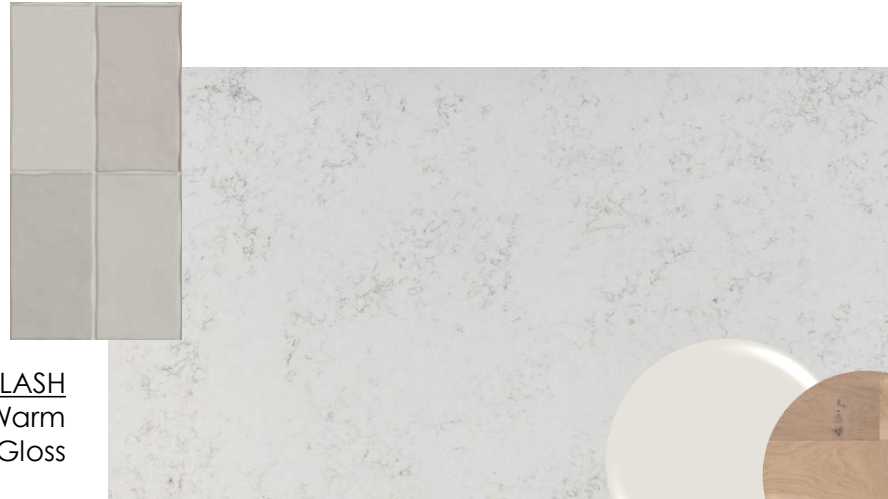

BACKSPLASH
2.5x5 Fez Warm
Matte and Gloss

COUNTERTOPS
Cosmos, White Drift

CABINET FINISH
Drift of Mist
Taivas Sky stained white oak band on
hood