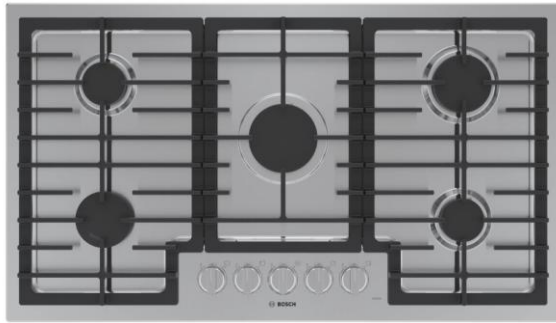

# KITCHEN APPLIANCES

Bosch  
36" Gas Cooktop

Bosch  
Dishwasher

Bosch  
Built-In Microwave  
&  
30" Single Oven

SEE SELECTION CALENDAR FOR ALLOWABLE SELECTIONS AND DUE DATES.