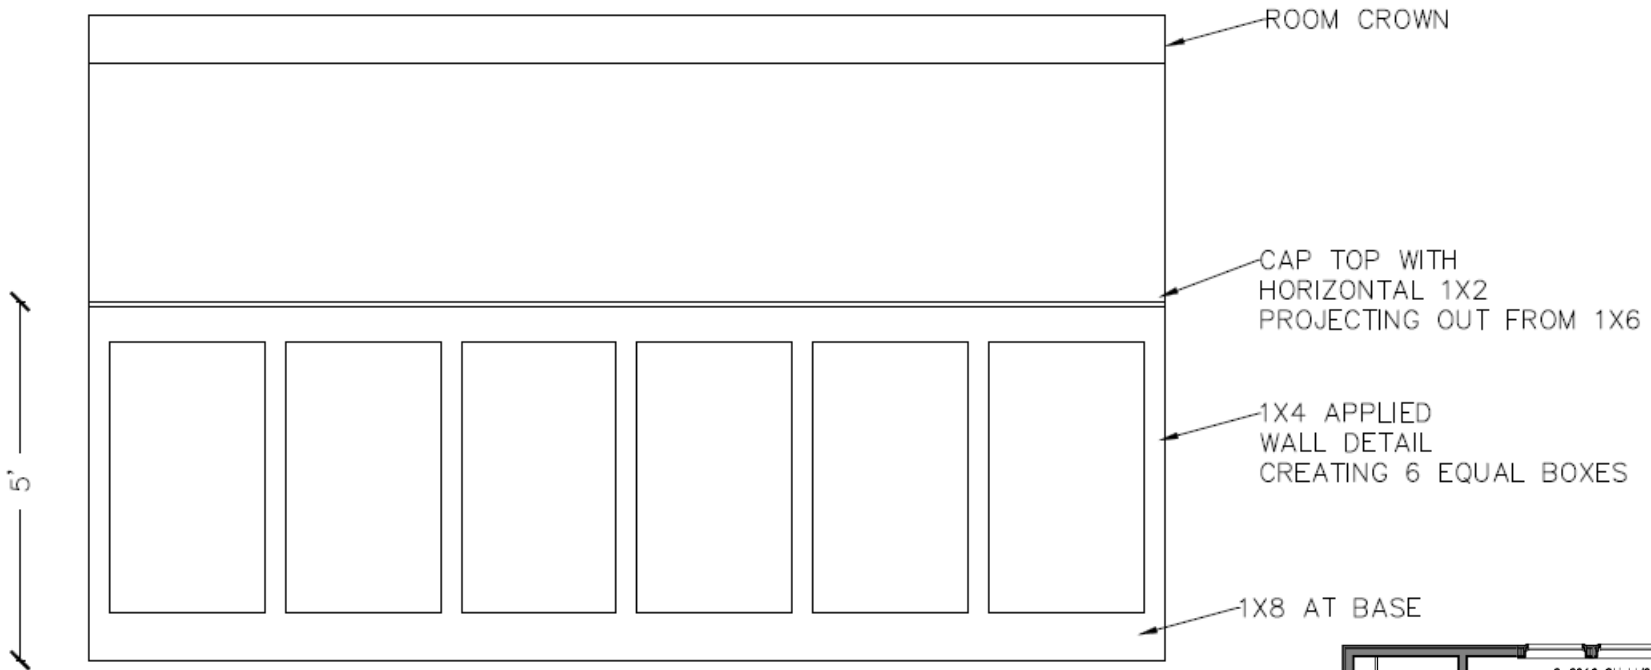

PRIMARY BEDROOM WALL DETAIL

Applied wall detail on bed wall

1x4 applied molding to create 6 equal width boxes.

Cap with 1x6 with a 1x2 turned horizontal to project out past 1x6

1x8 at base

Top of wall detail at 60" AFF

Painted the trim color, Heron Plume