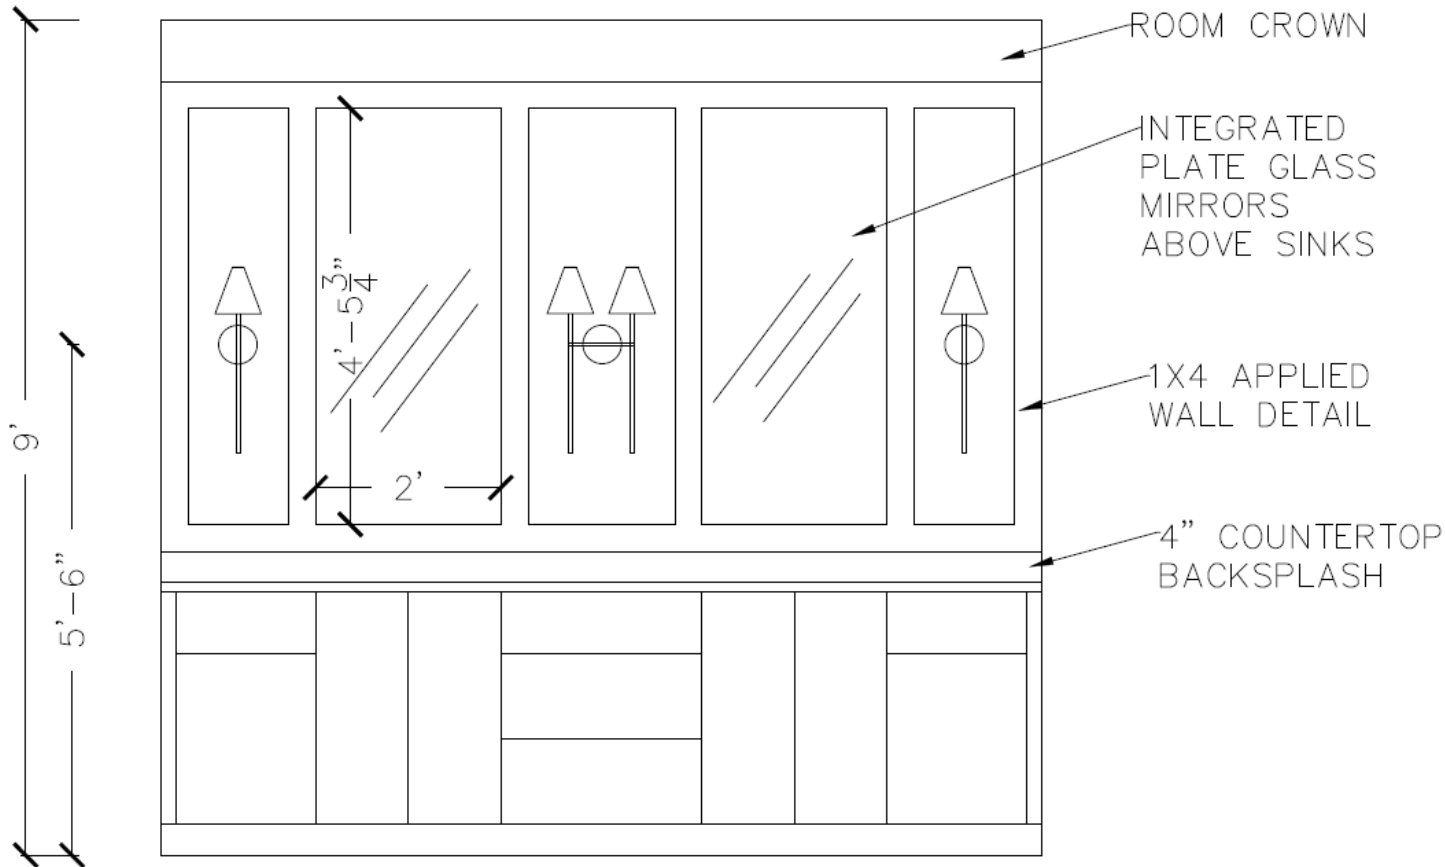

1x4 applied molding wall detail above vanity with 2 integrated plate glass mirrors at sinks

Mirrors approx. 24"w x 60"h

Painted the trim color, Heron Plume

Measurements shown are approximate.
They may vary or be adjusted on site.