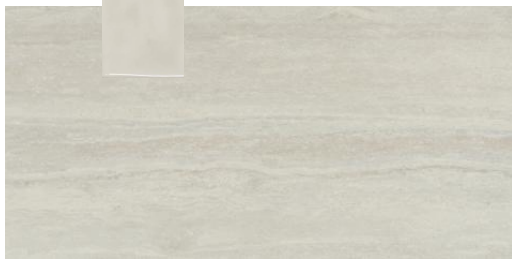

SHOWER WALL TILE
3x12 Marlow Desert Glossy

FLOOR TILE
12x24 Esplanade Alley Matte