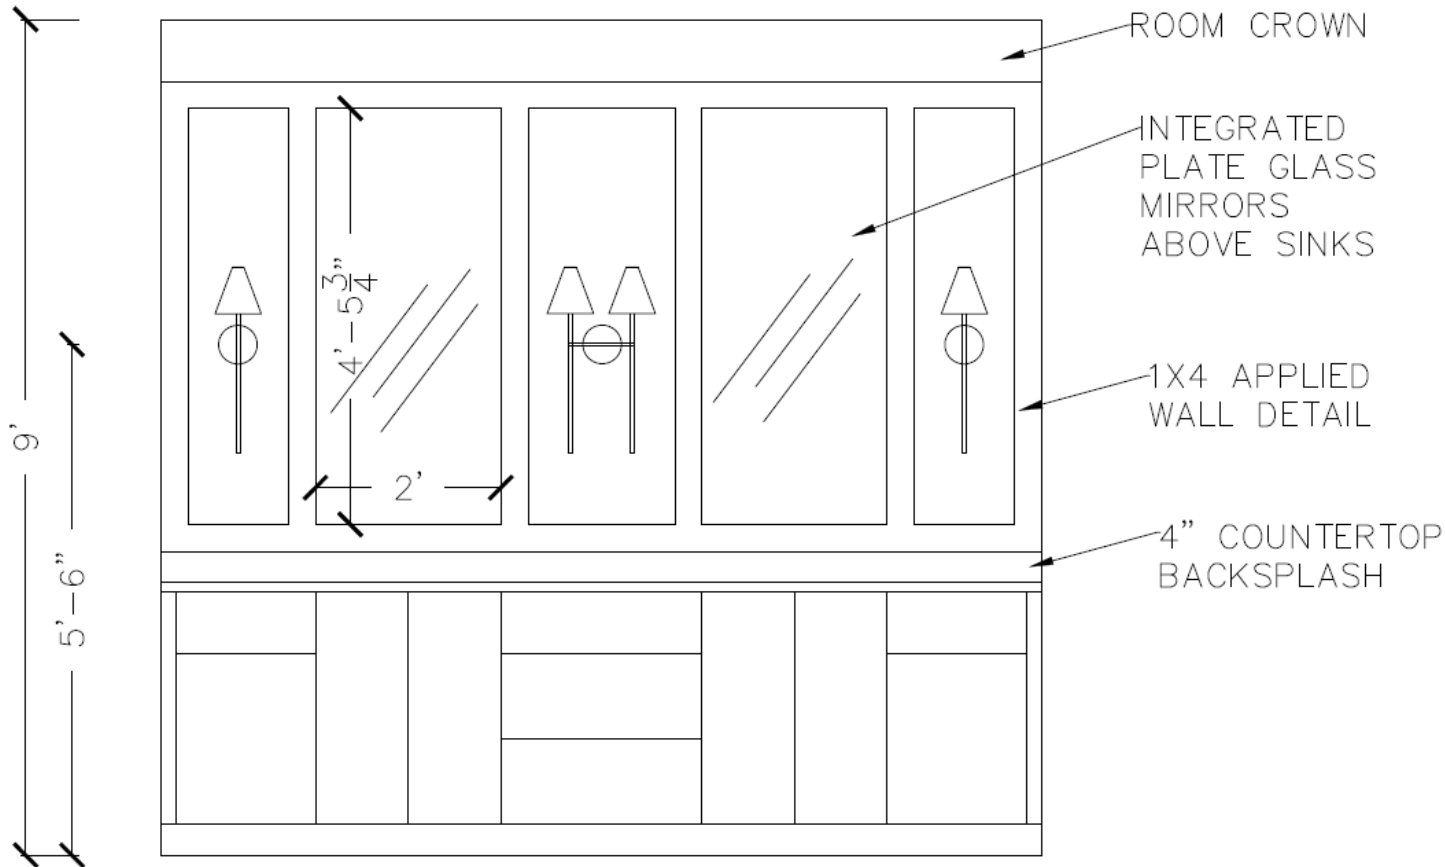

1x4 applied molding wall detail above vanity with 2 integrated plate glass mirrors at sinks

Mirrors approx. 24" w x 60" h

Painted the trim color, Heron Plume

Measurements shown are approximate.
They may vary or be adjusted on site.