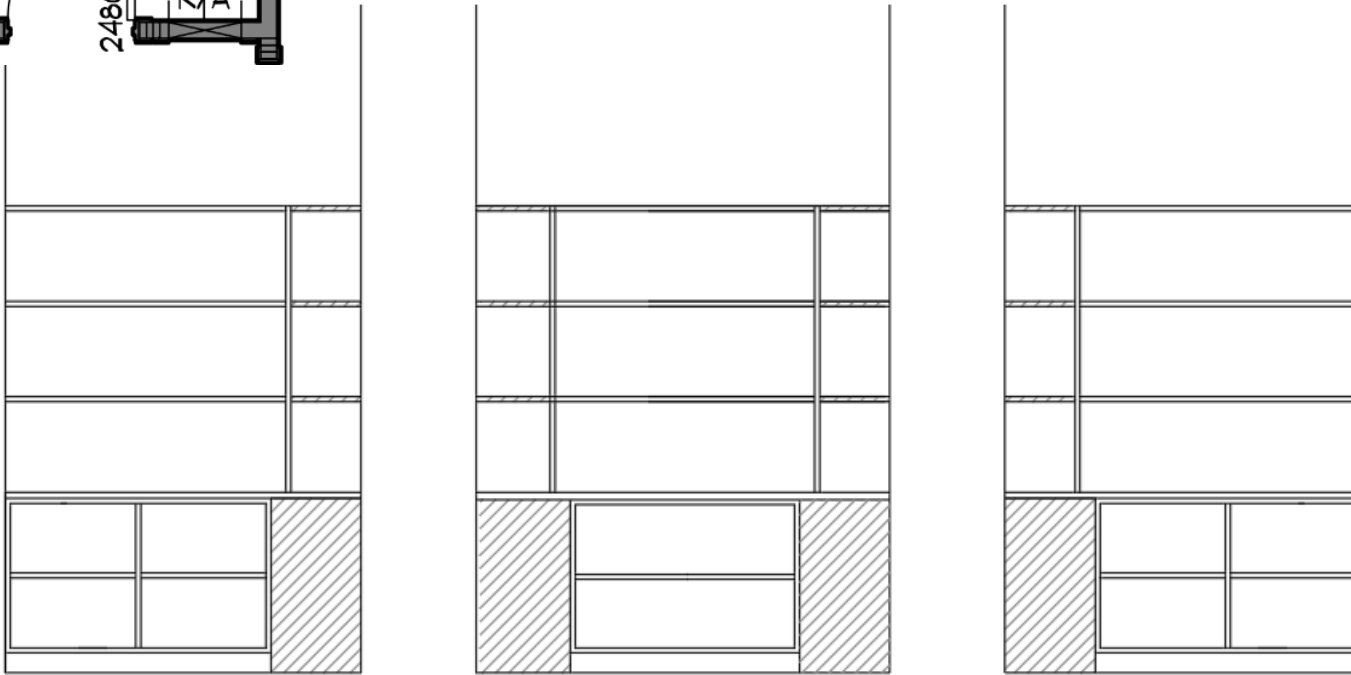

PANTRY

Trim built, paint grade base
cubbies with fixed shelves above.
Shelving painted interior trim color.

Photo is to Show Concept Only. Finishes and Final Installation Will Vary from Photo.

BUTLER'S PANTRY