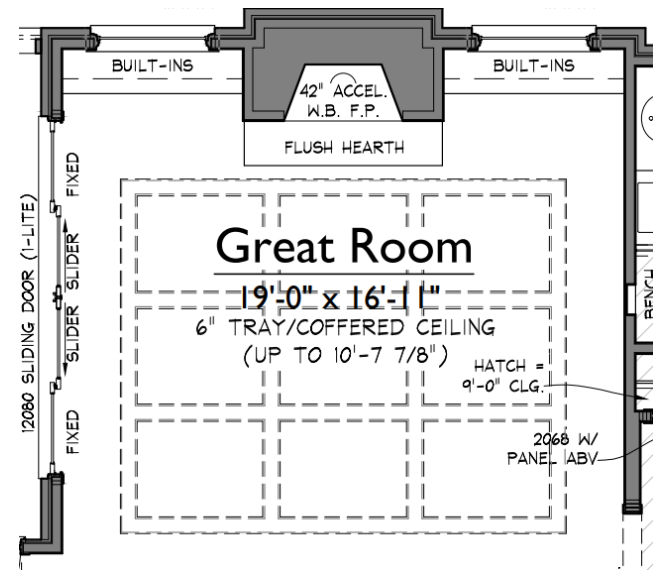

CABINET HARDWARE

SHOWER FAUCET
Delta Saylor in
Champagne Bronze

CEILING DETAILS

****NOTE: Photo to show ceiling concept ONLY****

COFFERED BEAM FINISH
SW Greek Villa

APPLIED HARDWOOD
Taivas-Sky

GREAT ROOM CEILING