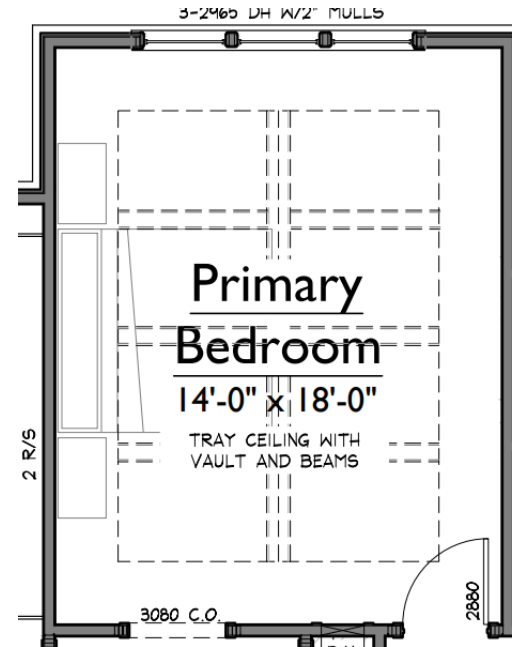

Photo is to Show Concept Only. Finishes and Final Installation Will Vary from Photo.

MITERED

CEILING DETAILS

BEAM FINISH
SW High Sierra

PRIMARY BEDROOM BEAMS

Trim-built, smooth, paint grade mitered beams – location per plan. Beams painted secondary trim color.