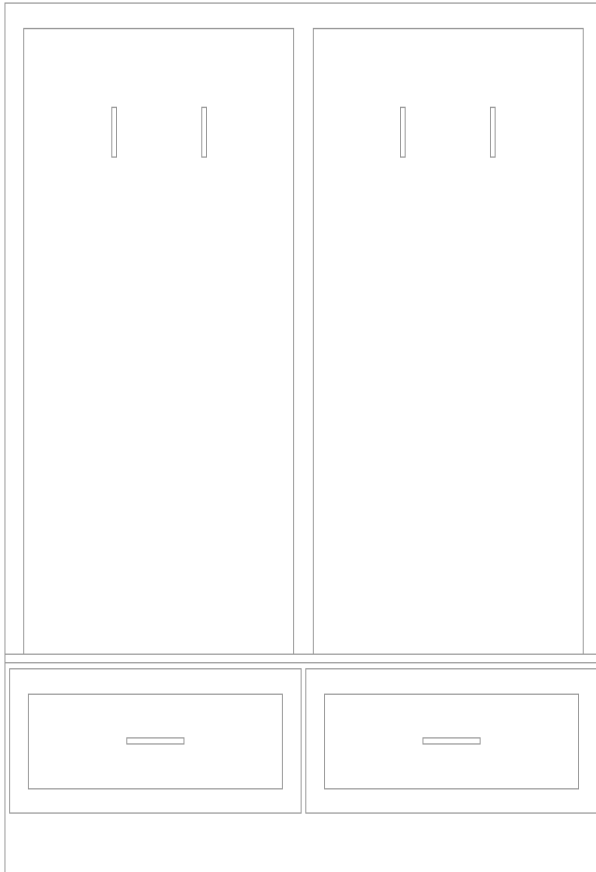

CUBBIES

CUBBY FINISH
SW Viaduct

WOOD TOP STAIN
Stained Parkfield
match

CUBBY HOOKS

CUBBIES

Trim built, paint grade cubbies. Cubbies to extend to ceiling with room crown to wrap top. Stain grade white oak top – stained to match hardwood floor as closely as possible.

CABINET HARDWARE
Davis Pull in Satin Bronze

Photo is to Show Concept Only. Finishes and Final Installation Will Vary from Photo.