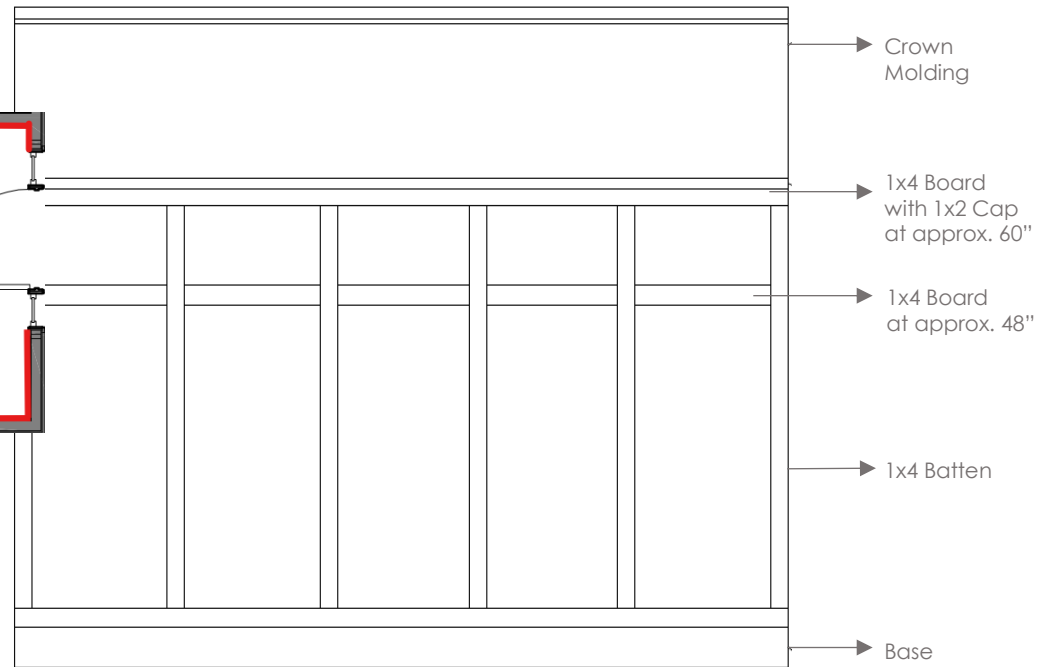

*Photo is to Show Design Concept Only.
Finishes and Final Installation Will Vary from
Photo.*

PRIMARY BEDROOM CEILING DETAIL

PRIMARY BEAMS

Trim-built, smooth, stain grade white oak mitered beams – location per plan. Beams stained to match hardwood floors as closely as possible.

BEAM FINISH

Stained to match Hardwood Floors as closely as possible.

MITERED

Photo is to Show Design Concept Only. Finishes and Final Installation Will Vary from Photo.

FOYER TRIM

WALL & TRIM COLOR
SW Pure White