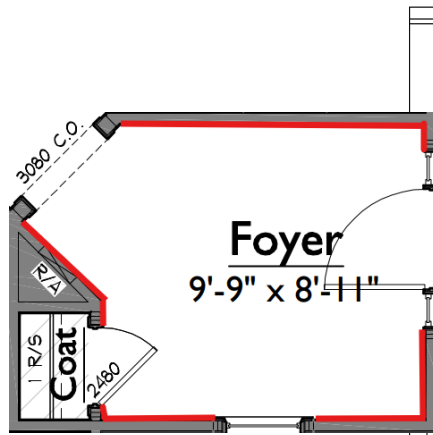

WALL DETAIL

Board & Batten Wall Detail installed on all walls of Foyer using 1x4 to create panels approx. 15-18" apart. Panels to be adjusted on-site by installer.
Cap with 1x2.

Height of wall detail to extend to 60".