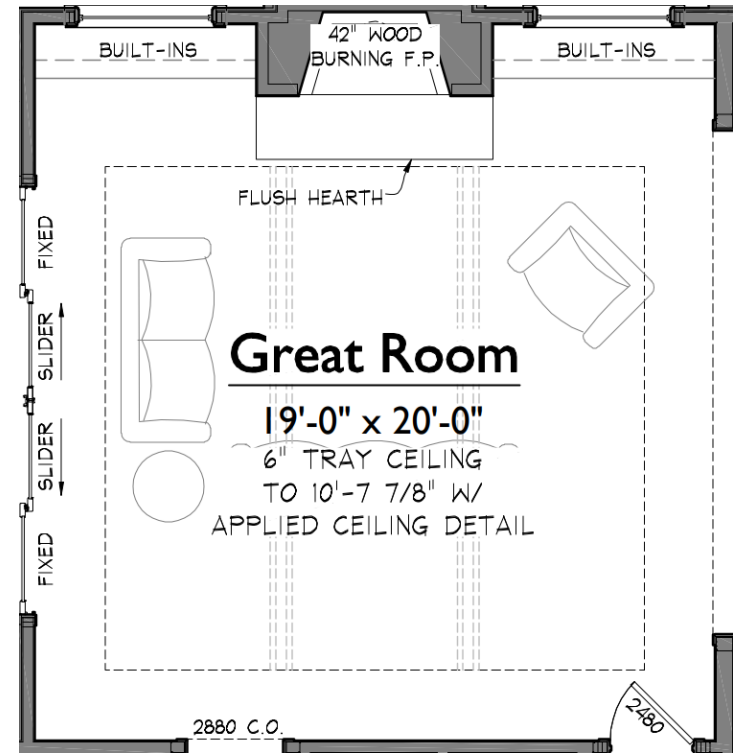

GREAT ROOM CEILING DETAIL

GREAT ROOM CEILING DETAIL

Add stained white oak 1x8 trim with 1x4 trim centered on 1x8 applied to create 3 sections per plan. Install Killarney Collection engineered hardwood in herringbone pattern in each section.

*Photo is to Show Design Concept Only.
Finishes and Final Installation Will Vary from
Photo.*