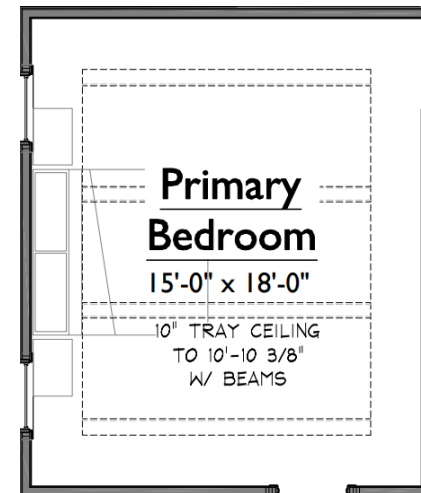

Photo is to Show Design Concept Only. Finishes and Final Installation Will Vary from Photo.